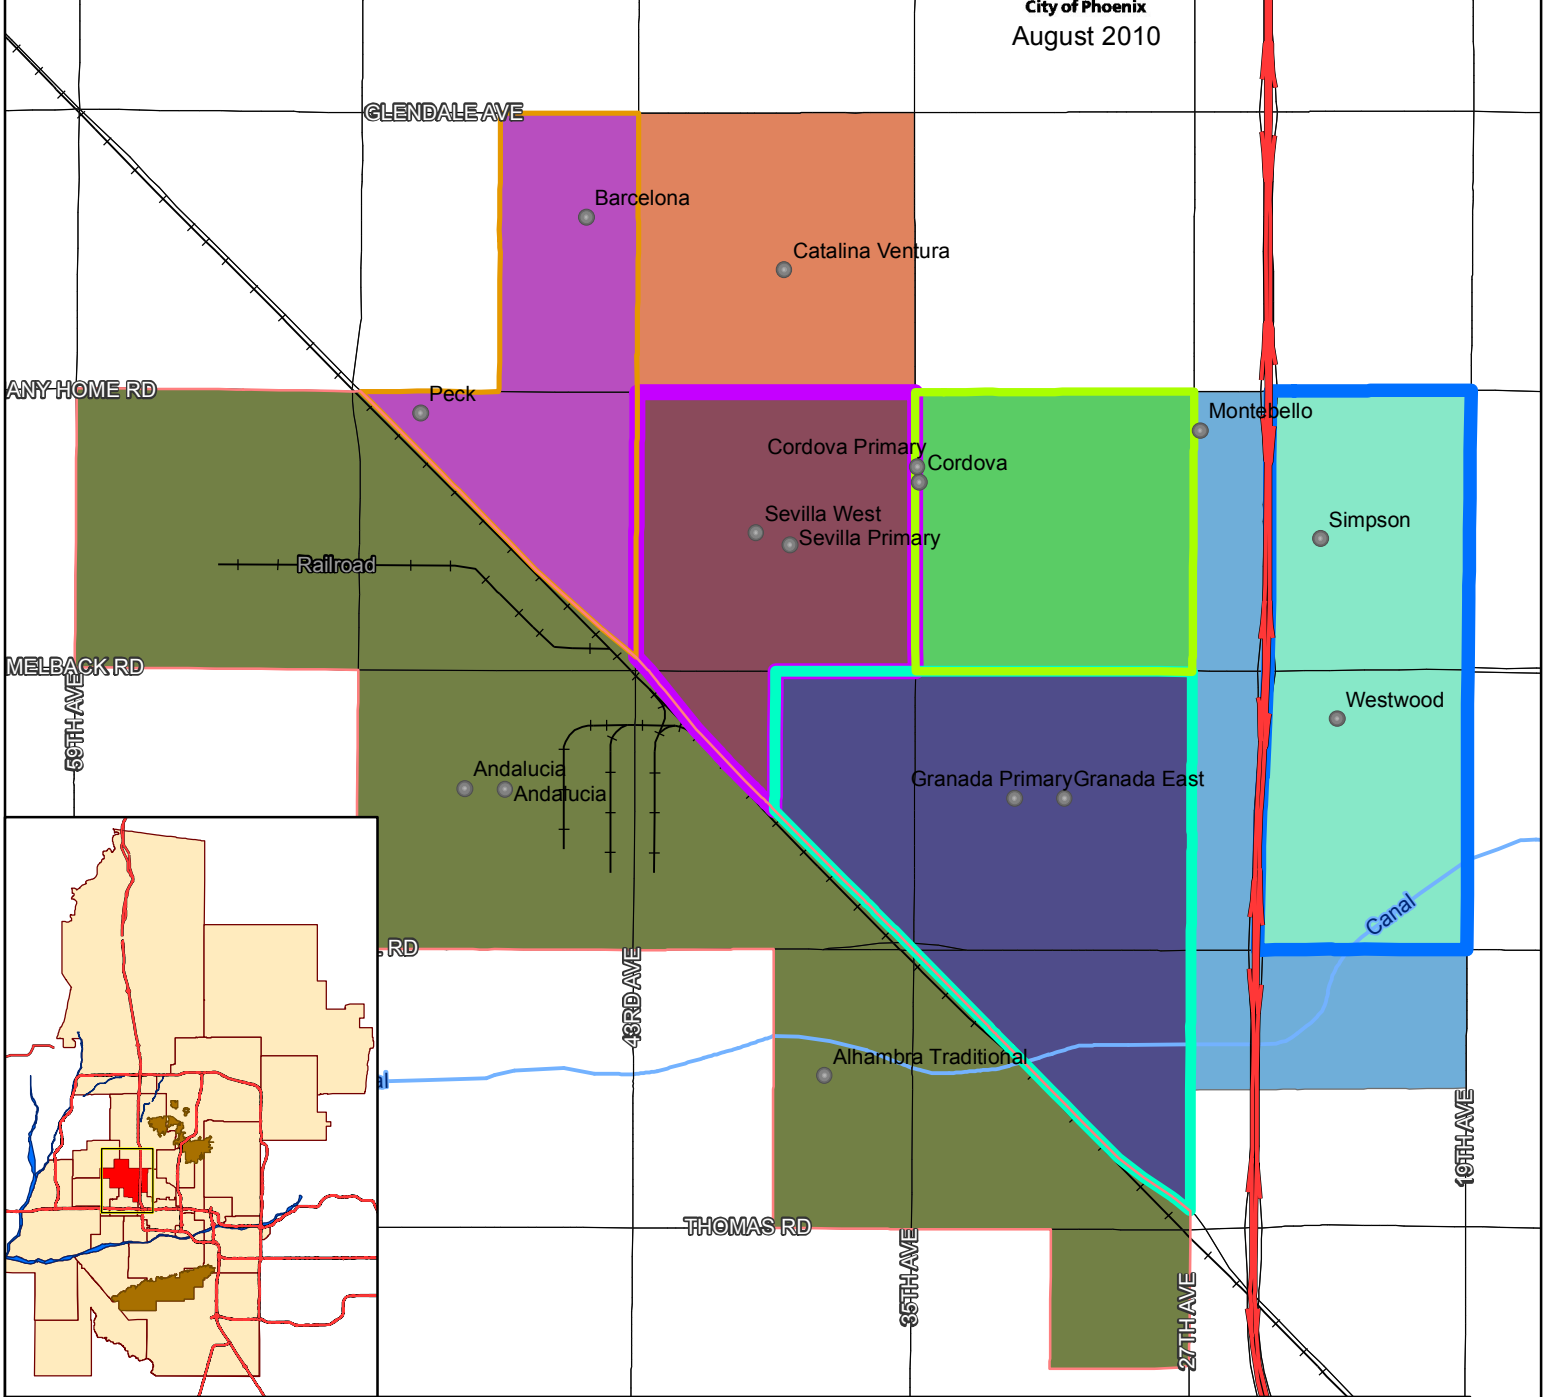

Alhambra Elementary School District

School Year 2010 - 2011

City of Phoenix
August 2010

Legend

- School Location
- Freeway
- Major Street
- Canal-Water
- Railroad
- River
- Mountain

Middle School Boundaries

- Andaluia Middle School
- Barcelona Middle School
- Cordova Middle School
- Granada East School
- R.E. Simpson School
- Sevilla West School

Elementary School Boundaries

- Andaluia Primary School
- Carol G. Peck School
- Catalina Ventura School
- Cordova Primary School
- Granada Primary School
- Montebello School
- Sevilla Primary School
- Westwood Primary School

Map prepared by the Neighborhood Services Department