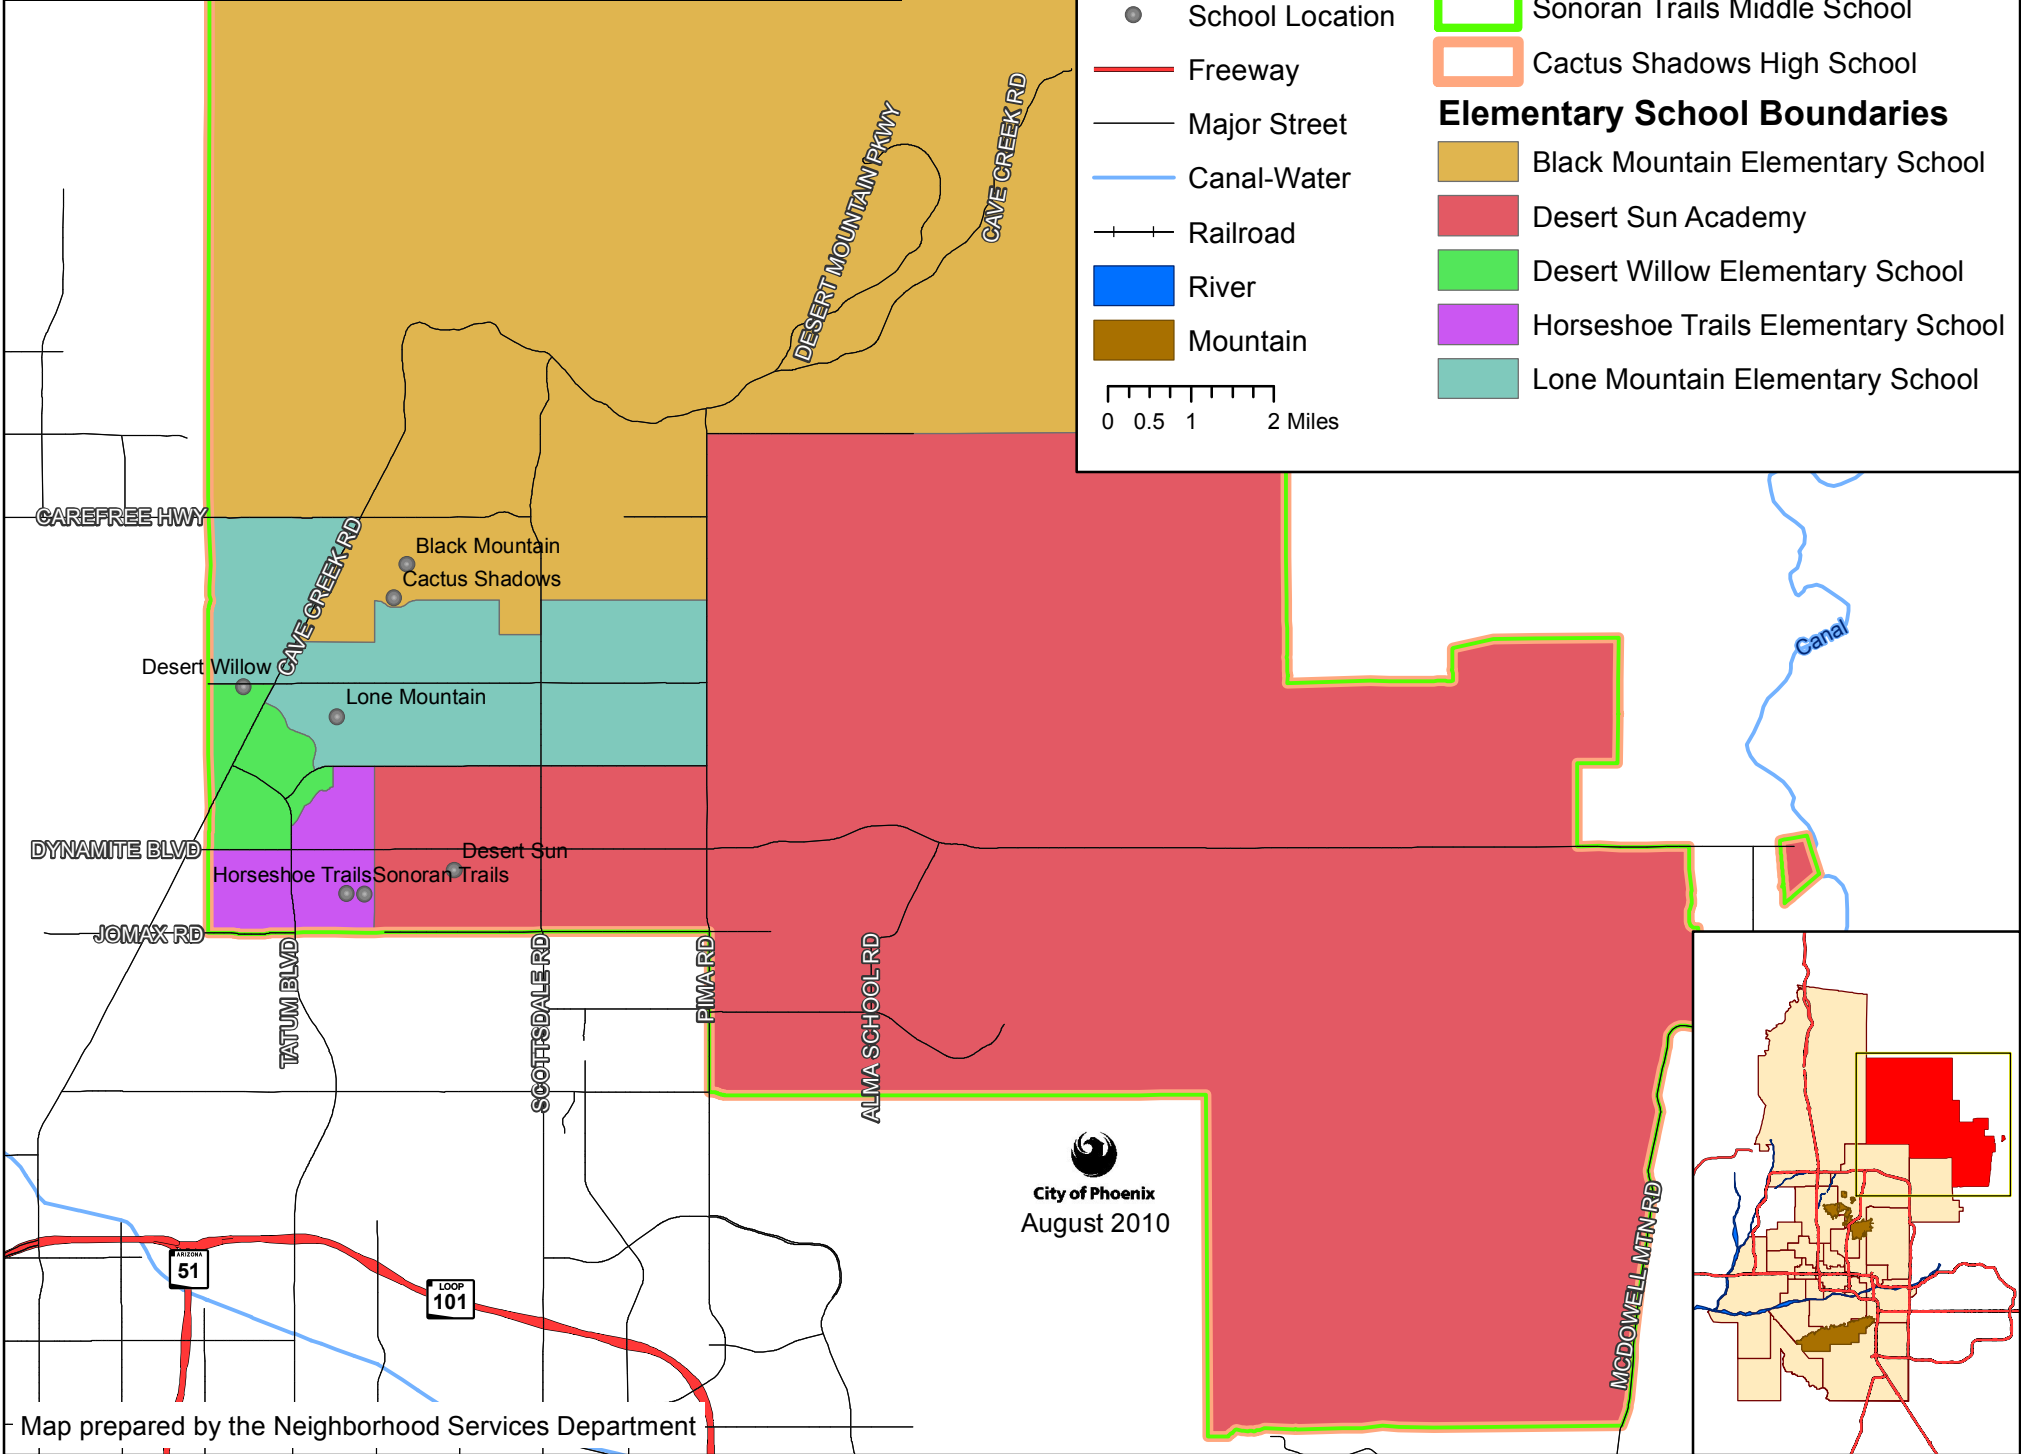

Cave Creek Unified School District

School Year 2010 - 2011

Legend

- School Location
- Freeway
- Major Street
- Canal-Water
- Railroad
- River
- Mountain

Middle & High School Boundaries

- Sonoran Trails Middle School
- Cactus Shadows High School

Elementary School Boundaries

- Black Mountain Elementary School
- Desert Sun Academy
- Desert Willow Elementary School
- Horseshoe Trails Elementary School
- Lone Mountain Elementary School

City of Phoenix
August 2010