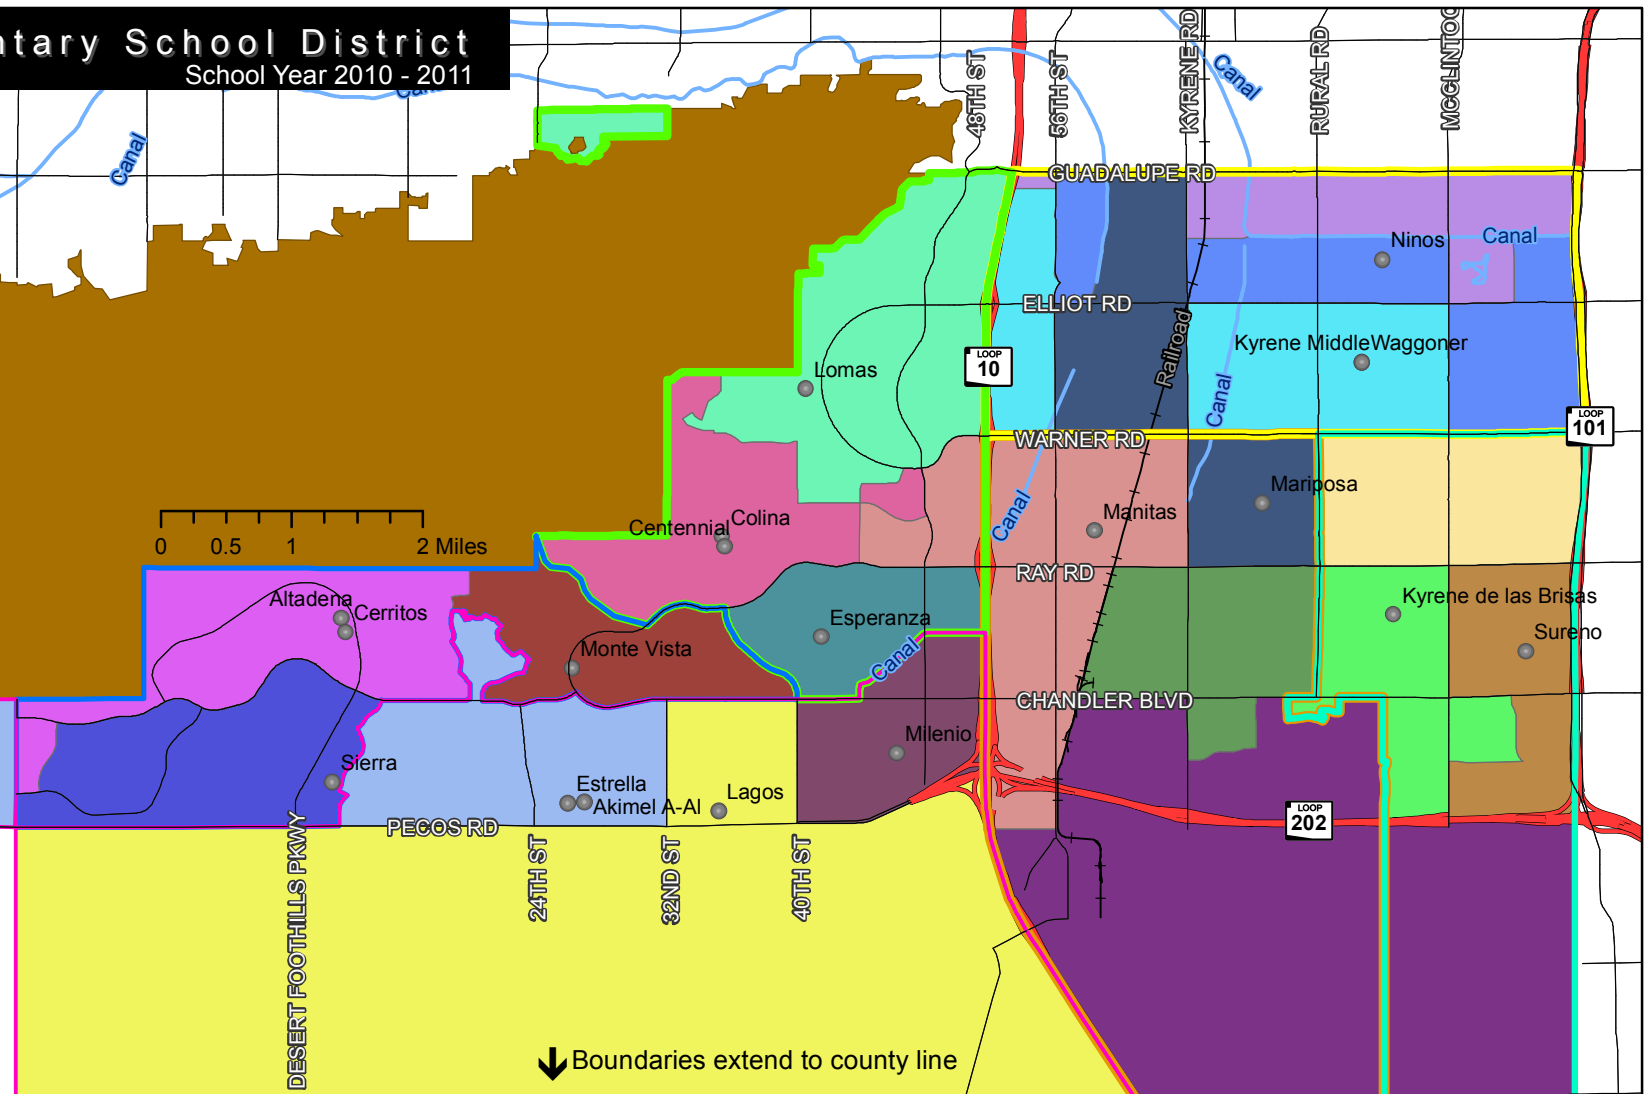

# Kyrene Elementary School District

School Year 2010 - 2011

City of Phoenix  
July 2010

↓ Boundaries extend to county line

**Legend** Map prepared by the Neighborhood Services Department

● School Location	<b>Middle School Boundaries</b>	<b>Elementary School Boundaries</b>	Kyrene de la Sierra School
— Freeway	□ Kyrene Akimel A-AI Middle School	□ C. I. Waggoner School	Kyrene de las Brisas
— Major Street	□ Kyrene Altadena Middle School	■ Kyrene Monte Vista School	Kyrene de las Lomas School
— Canal-Water	□ Kyrene Apprende Middle School	■ Kyrene de la Colina School	Kyrene de las Manitas School
— Railroad	□ Kyrene Centennial Middle School	■ Kyrene de la Esperanza School	Kyrene de los Cerritos School
■ River	□ Kyrene Middle School	■ Kyrene de la Estrella Elementary School	Kyrene de los Lagos School
■ Mountain	□ Kyrene Pueblo Middle School	■ Kyrene de la Mariposa	Kyrene de los Ninos
		■ Kyrene de la Mirada	Kyrene del Cielo
		■ Kyrene de la Paloma Elementary School	Kyrene del Milenio School
			Kyrene del Norte
			Kyrene del Sureno Elementary School