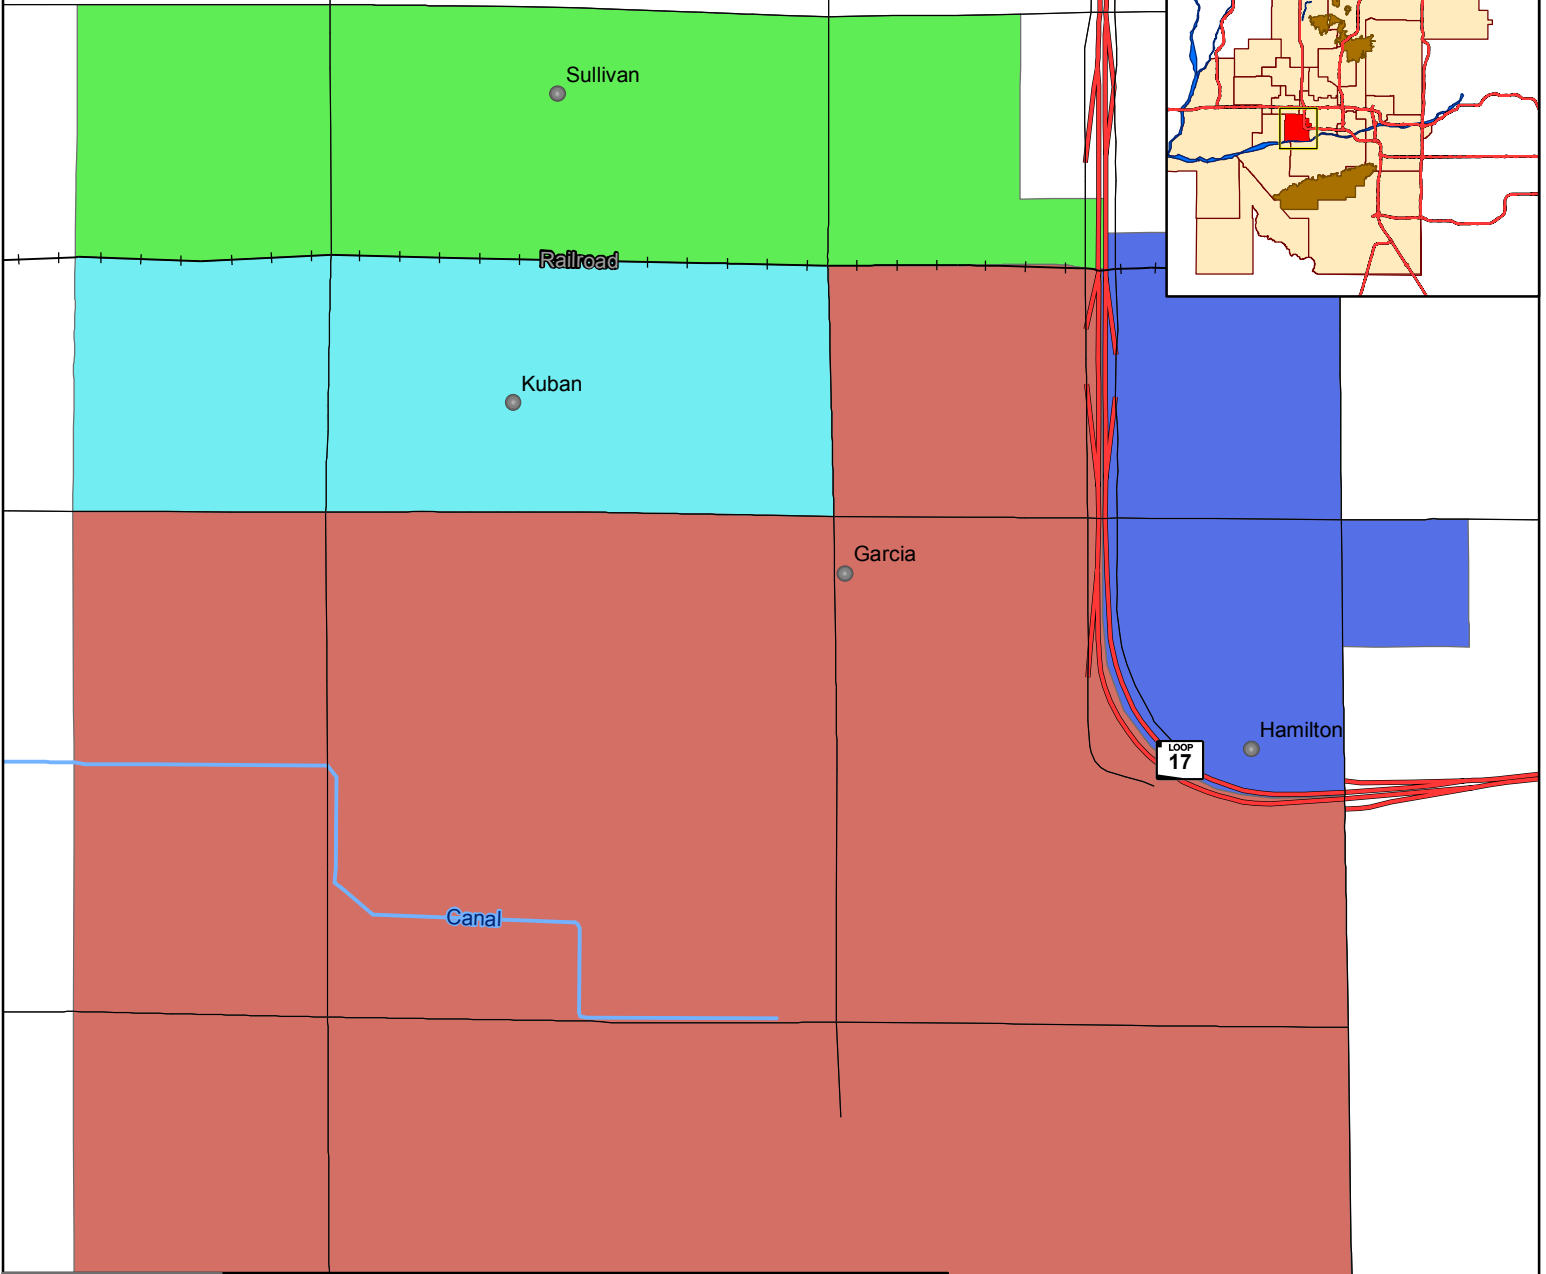

Murphy Elementary School District

School Year 2010 - 2011

0 0.15 0.3 0.6 Miles

Legend	
● School Location	Alfred F. Garcia School
— Freeway	Arthur M. Hamilton School
— Major Street	Jack L. Kuban Elementary School
— Canal-Water	William R. Sullivan Elementary School
— Railroad	
— River	
— Mountain	

Map prepared by the Neighborhood Services Department