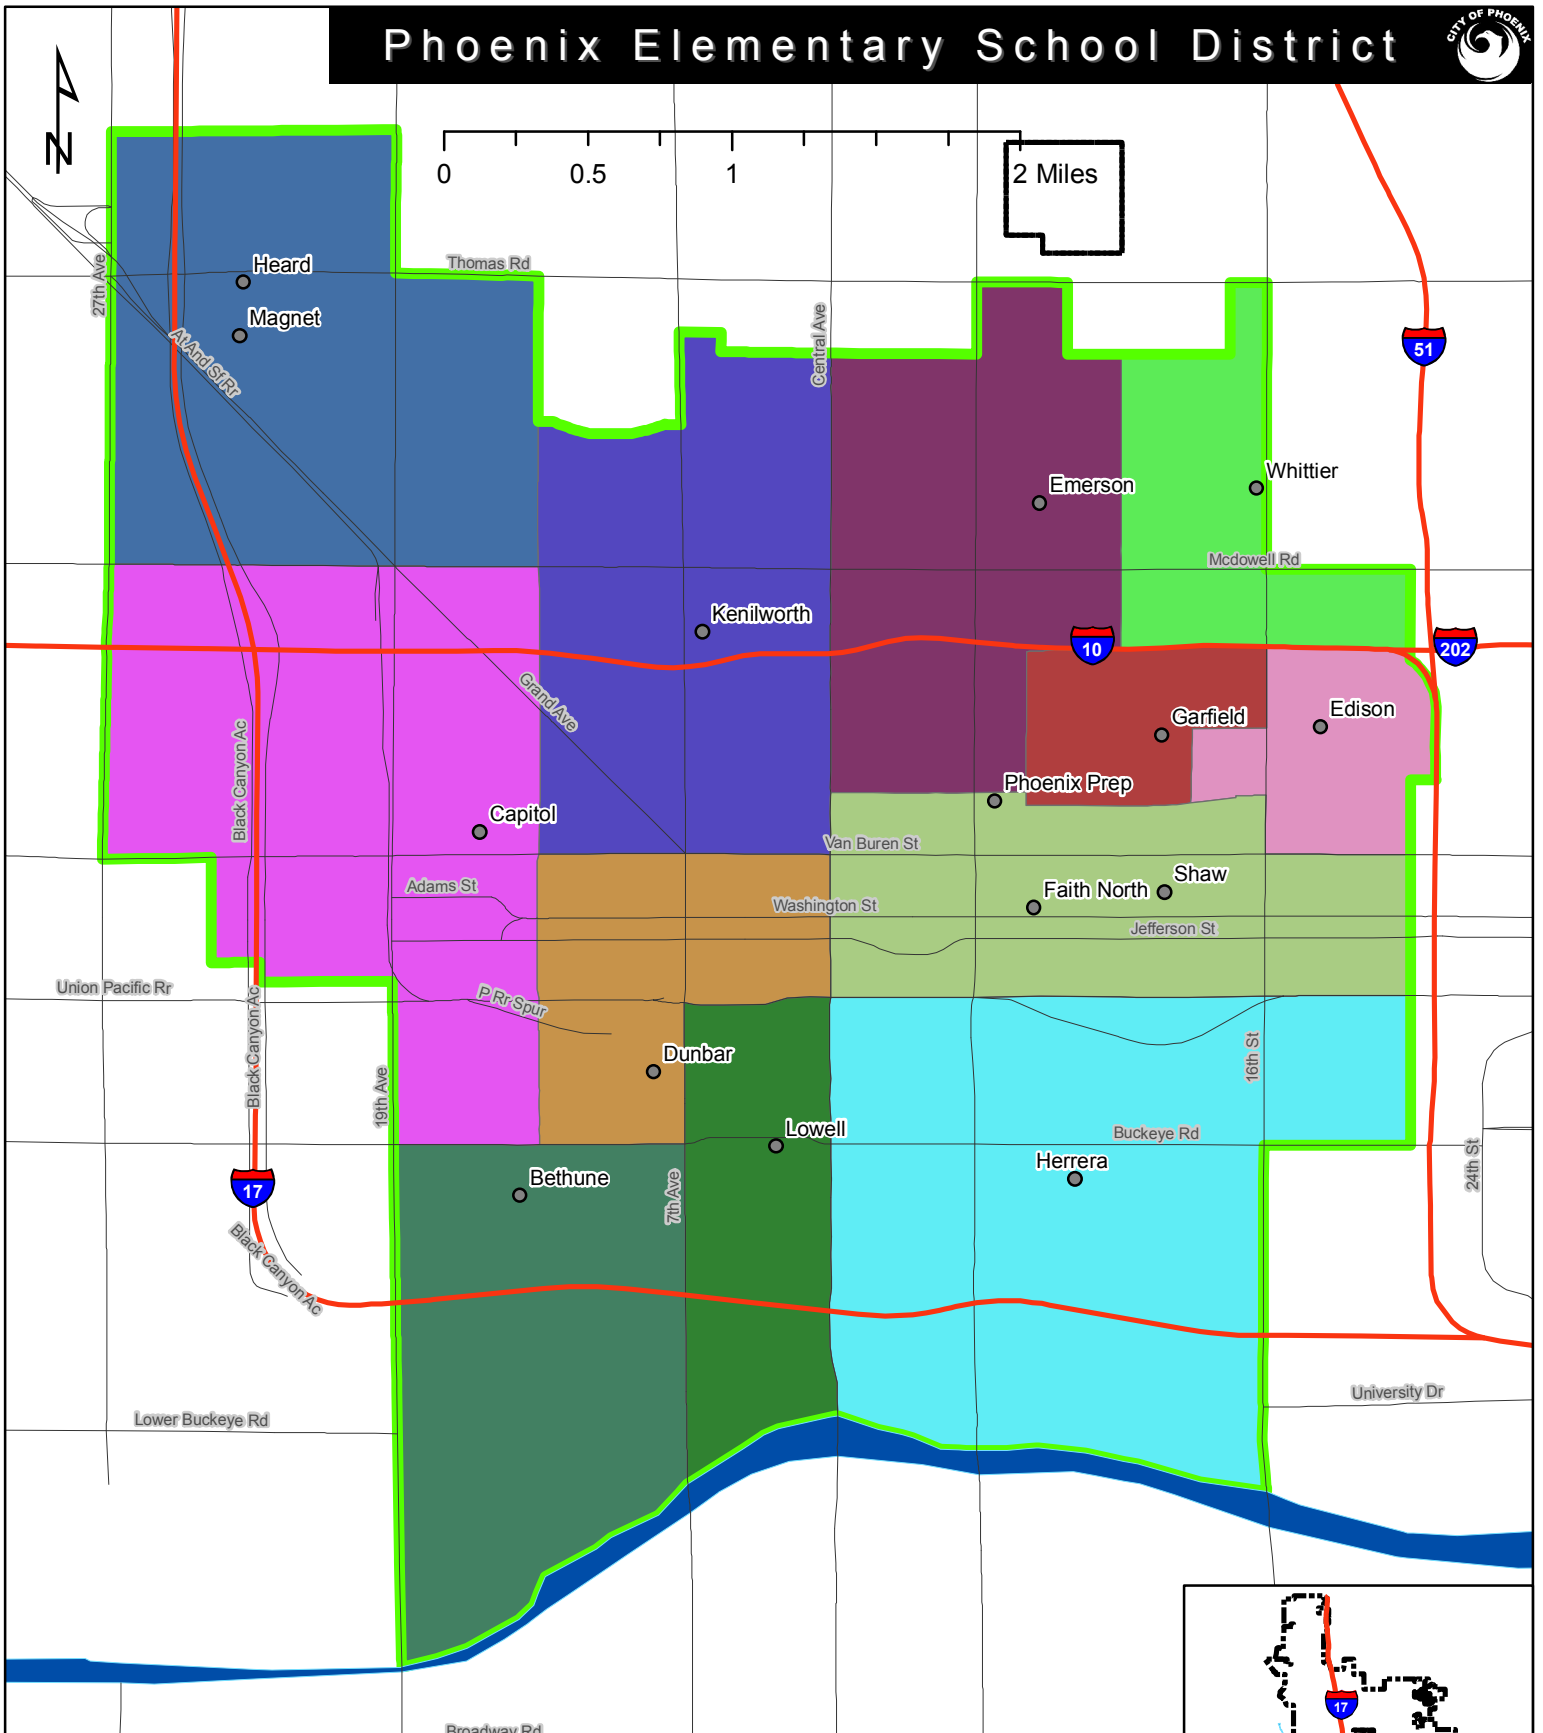

Phoenix Elementary School District

Legend

Attendance Boundaries

- Phoenix Preparatory Academy
- Augustus H. Shaw, Jr. School
- Capitol Elementary School
- Garfield School
- Kenilworth Elementary School

- Lowell School
- Maie Bartlett Heard Elementary School
- Mary Mcleod Bethune Elementary School
- Paul Laurence Dunbar School
- Ralph Waldo Emerson Elementary School
- Silvestre S. Herrera Elementary School
- Thomas A. Edison School
- Whittier Elementary School

- City Limit
- Mountain
- Major Street
- School Location
- Freeway
- River

July 2008
Youth and Education