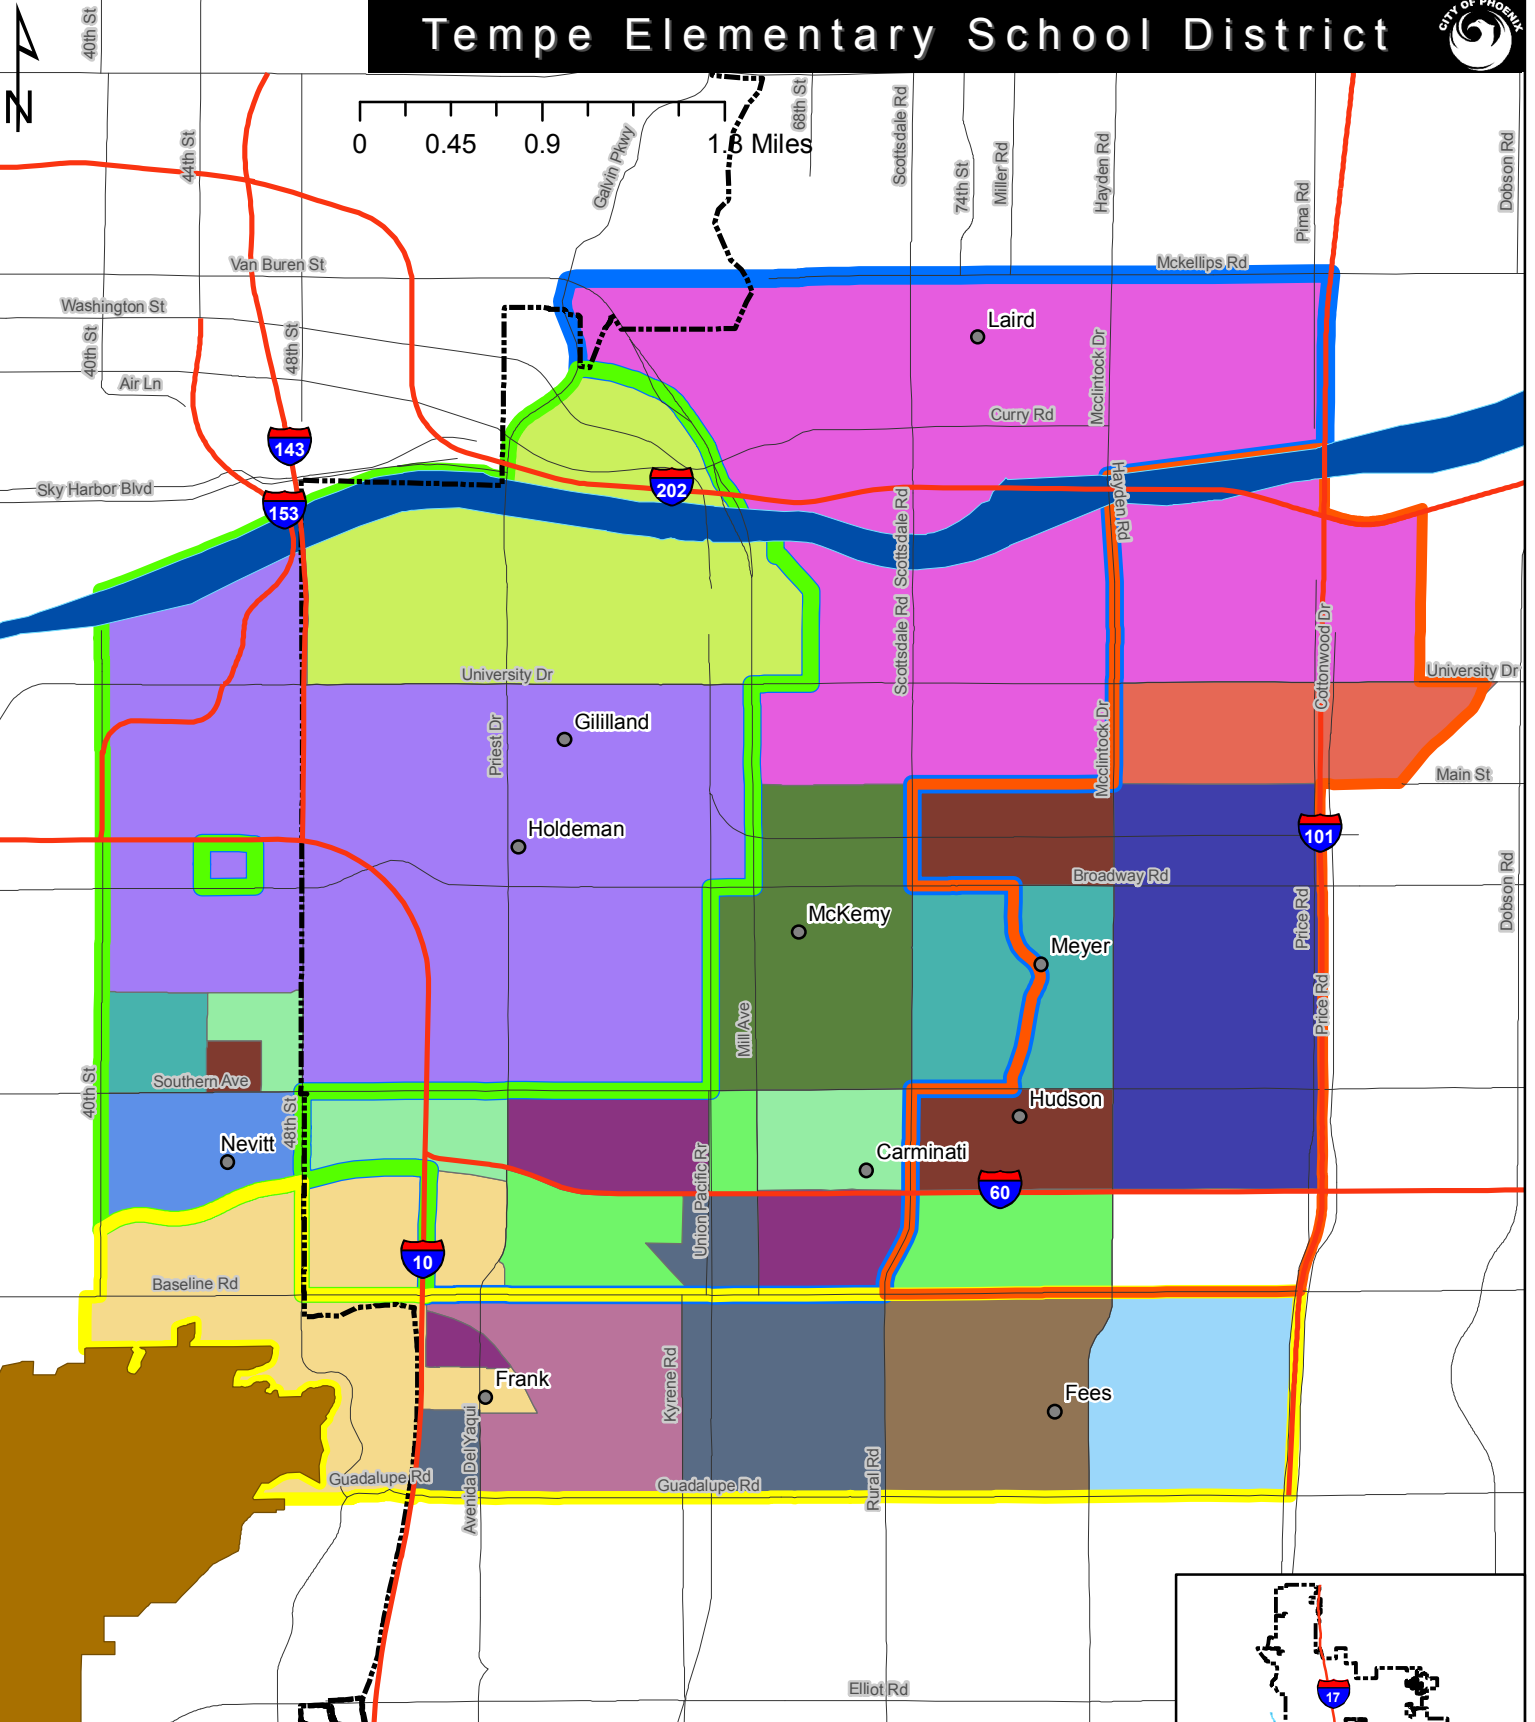

Tempe Elementary School District

Legend

Elementary Schools

- Fuller Elementary School
- Aguilar Elementary School
- Arredondo Elementary School
- Broadmor Elementary School
- Carminati School
- Curry Elementary School
- Evans Elementary School
- Frank Elementary School
- Gilliland Middle School
- Holdeman Elementary School
- Laird Elementary School
- Nevitt Elementary School
- Rover Elementary School
- Scales Elementary School
- Thew Elementary School
- Wood Elementary School

Middle Schools

- Connolly Middle School
- Fees Middle School
- Gilliland Middle School
- McKemy Middle School

- City Limit
- Mountain
- Freeway
- Major Street
- School Location
- River

July 2008
 Youth and Education