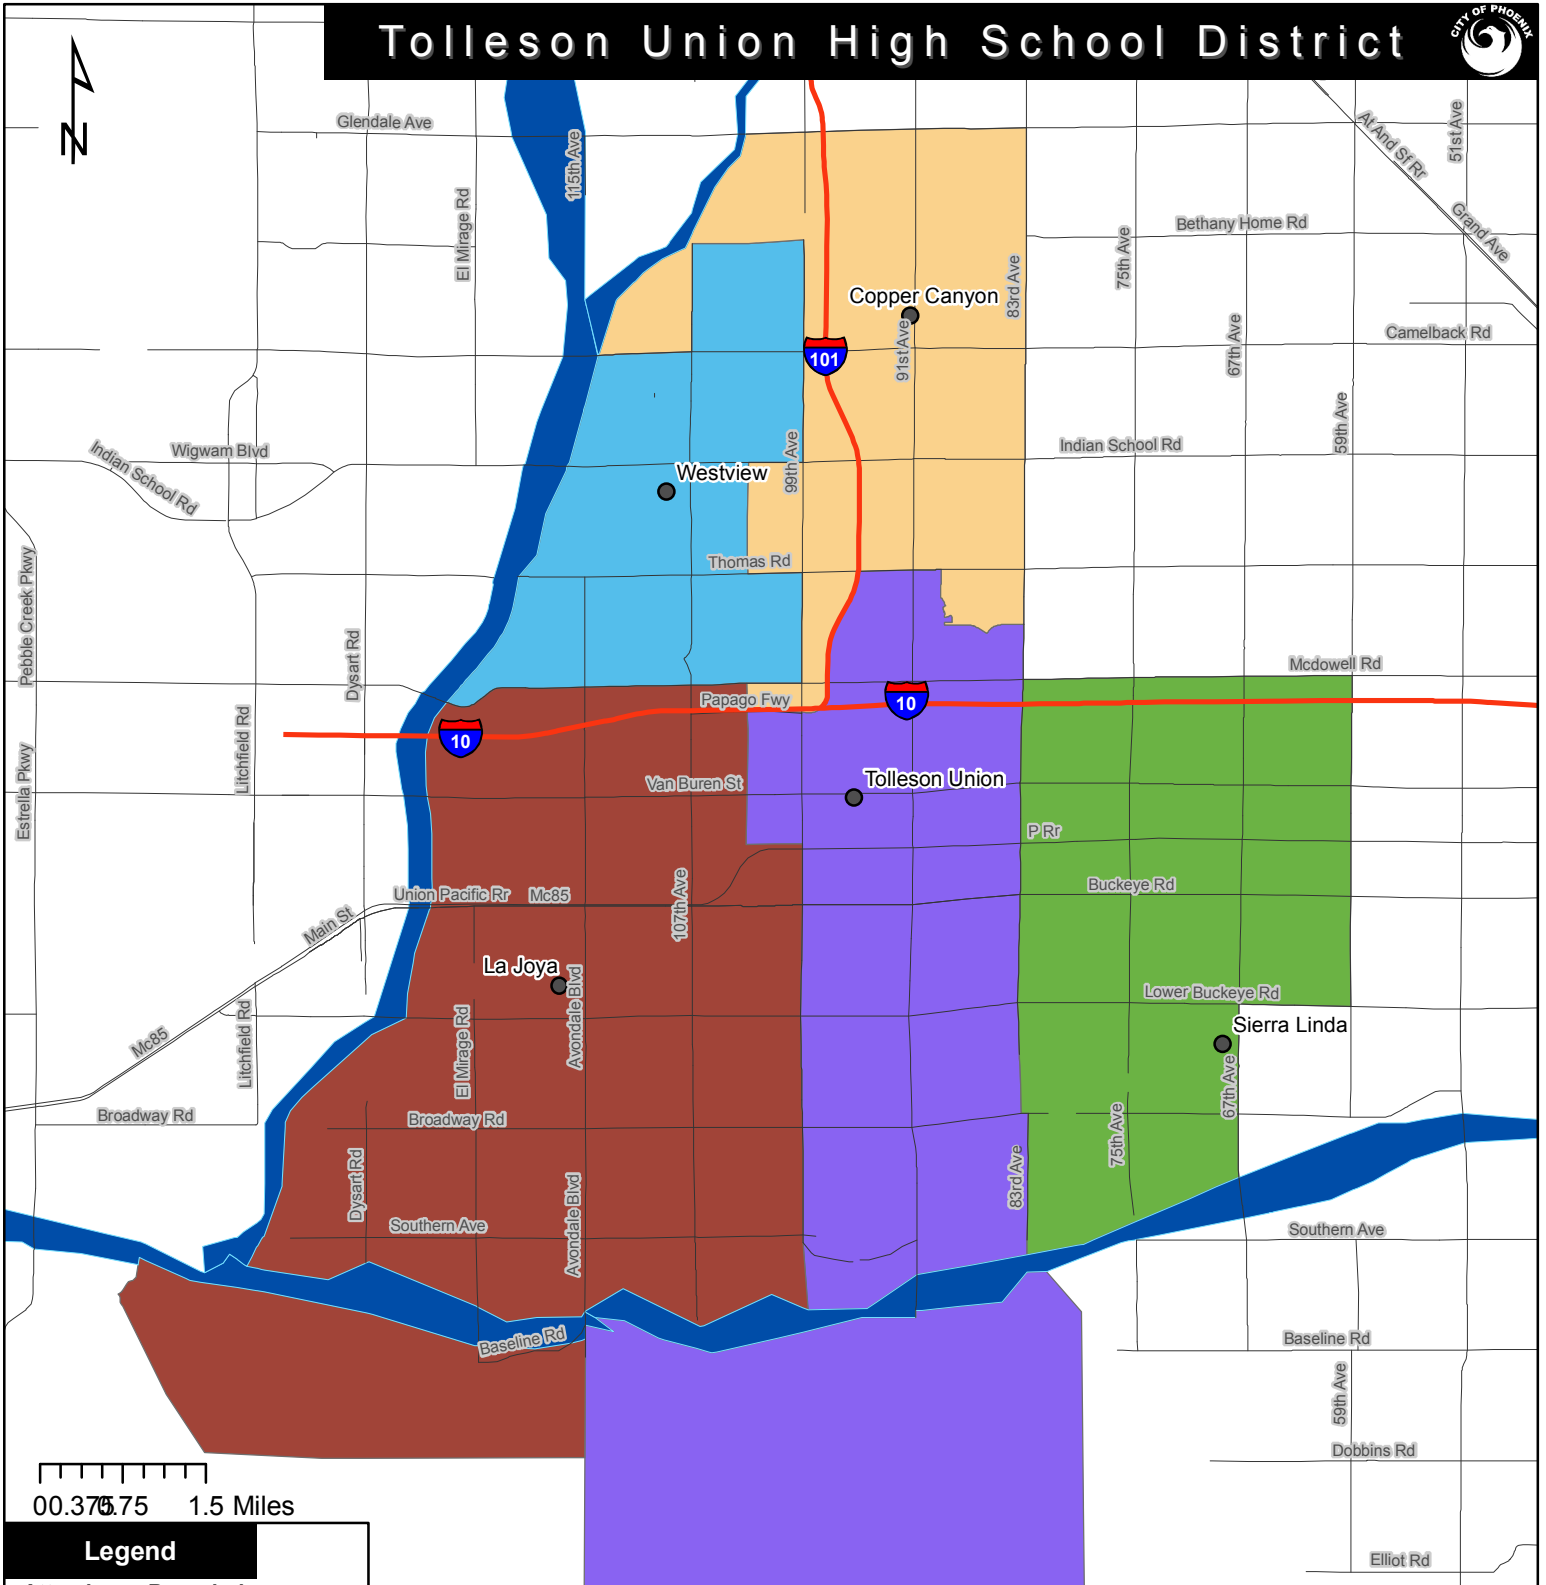

Tolleson Union High School District

Legend

- Attendance Boundaries**
- Copper Canyon High School
 - La Joya Community High School
 - Sierra Linda High School
 - Tolleson Union High School
 - Westview High School
- City Limit
- Mountain
- Major Street
- School Location
- Freeway
- River