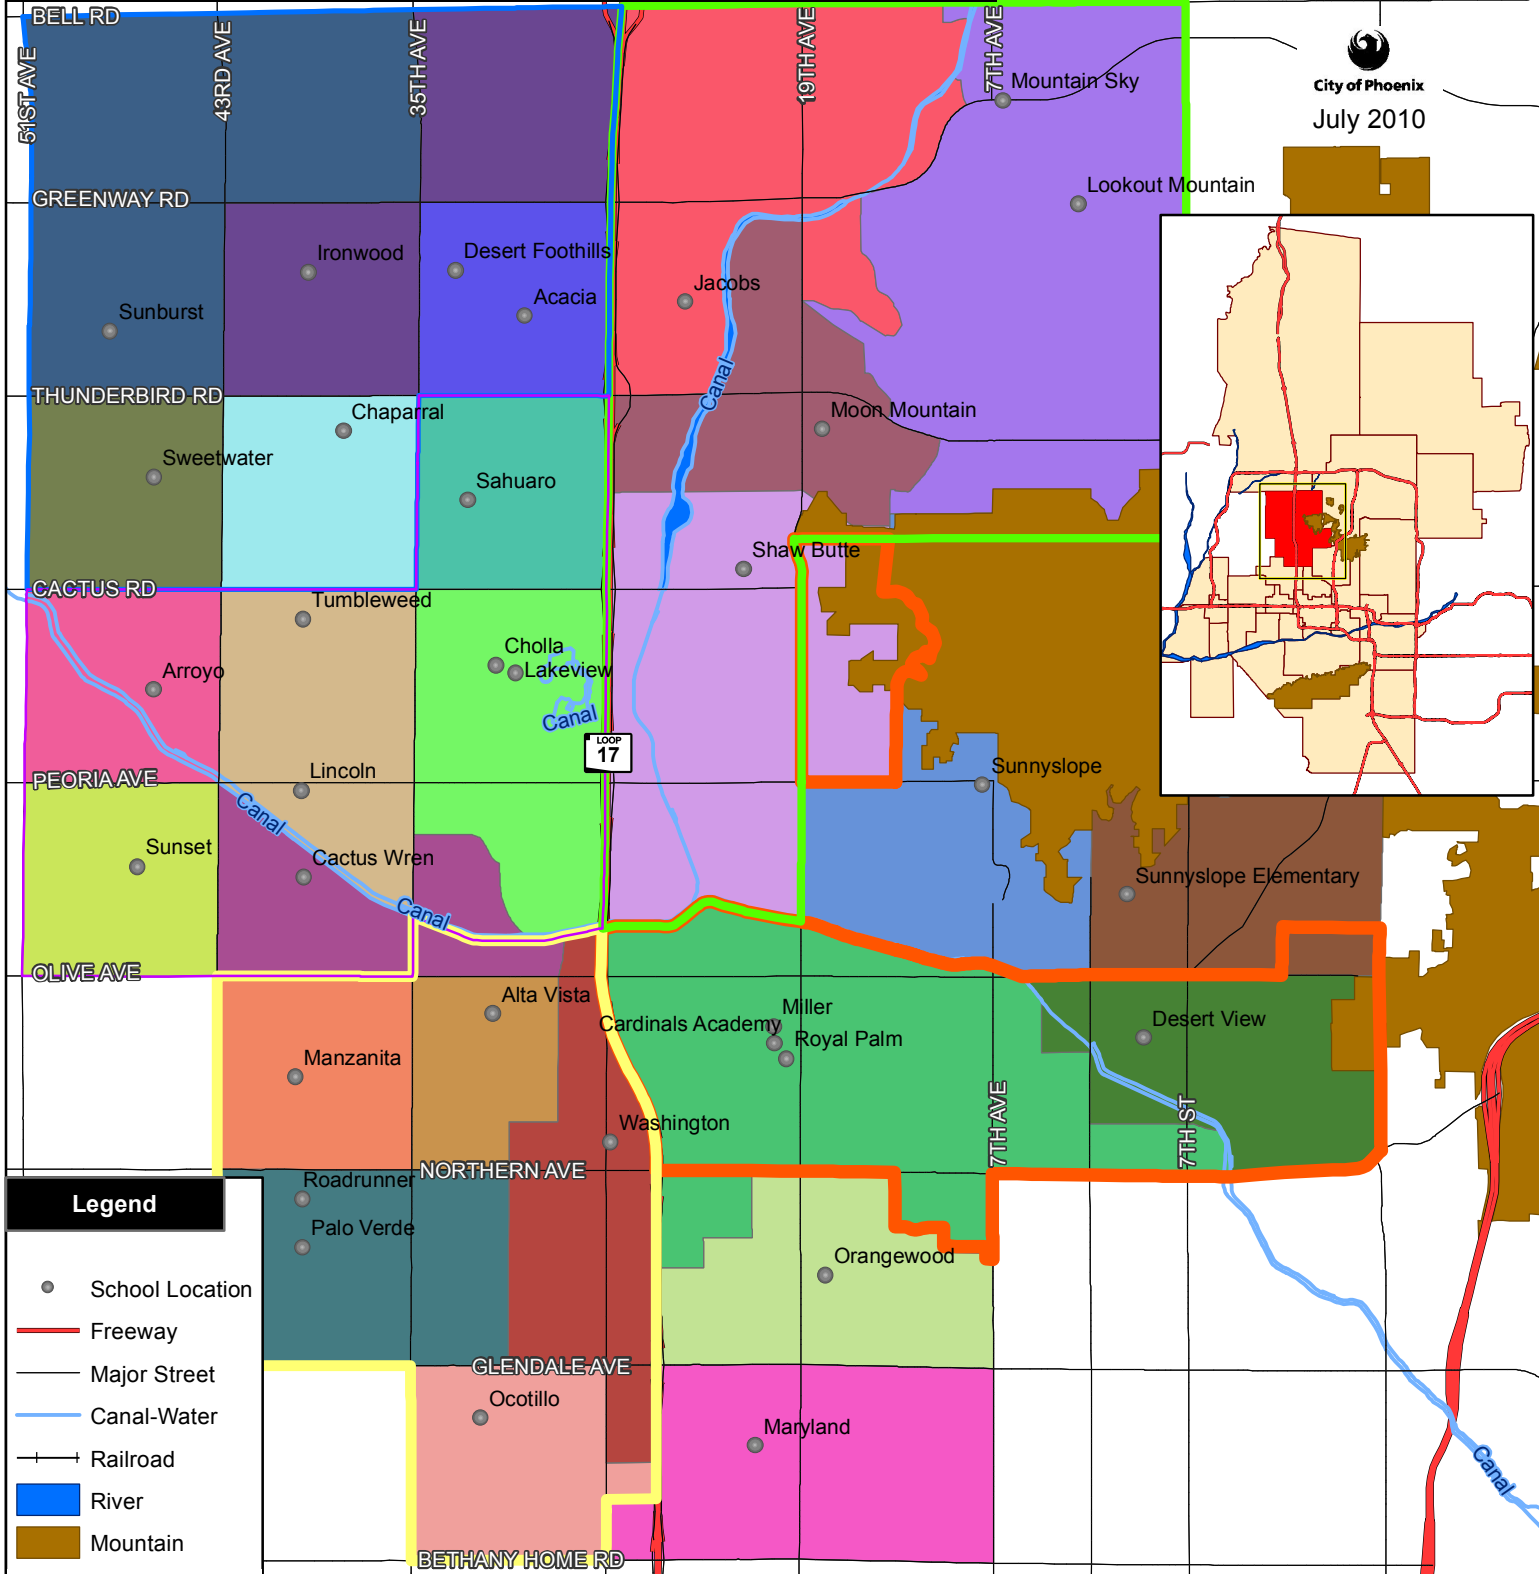

## Legend

- School Location
- Freeway
- Major Street
- Canal-Water
- Railroad
- River
- Mountain

### Middle School Boundaries

- Cholla Middle School
- Desert Foothills Junior High
- Mountain Sky Junior High
- Palo Verde Middle School
- Royal Palm Middle School

- Lakeview Elementary School
- Lookout Mountain Elementary
- Manzanita Elementary School
- Maryland Elementary School
- Moon Mountain Elementary
- Mountain View Elementary School
- Ocotillo Elementary
- Orangewood Elementary School
- Richard E. Miller Elementary School

- Roadrunner Elementary School
- Sahuaro Elementary
- Shaw Butte Elementary
- Sunburst Elementary
- Sunnyslope School
- Sunset Elementary School
- Sweetwater School
- Tumbleweed Elementary School
- Washington Elementary School