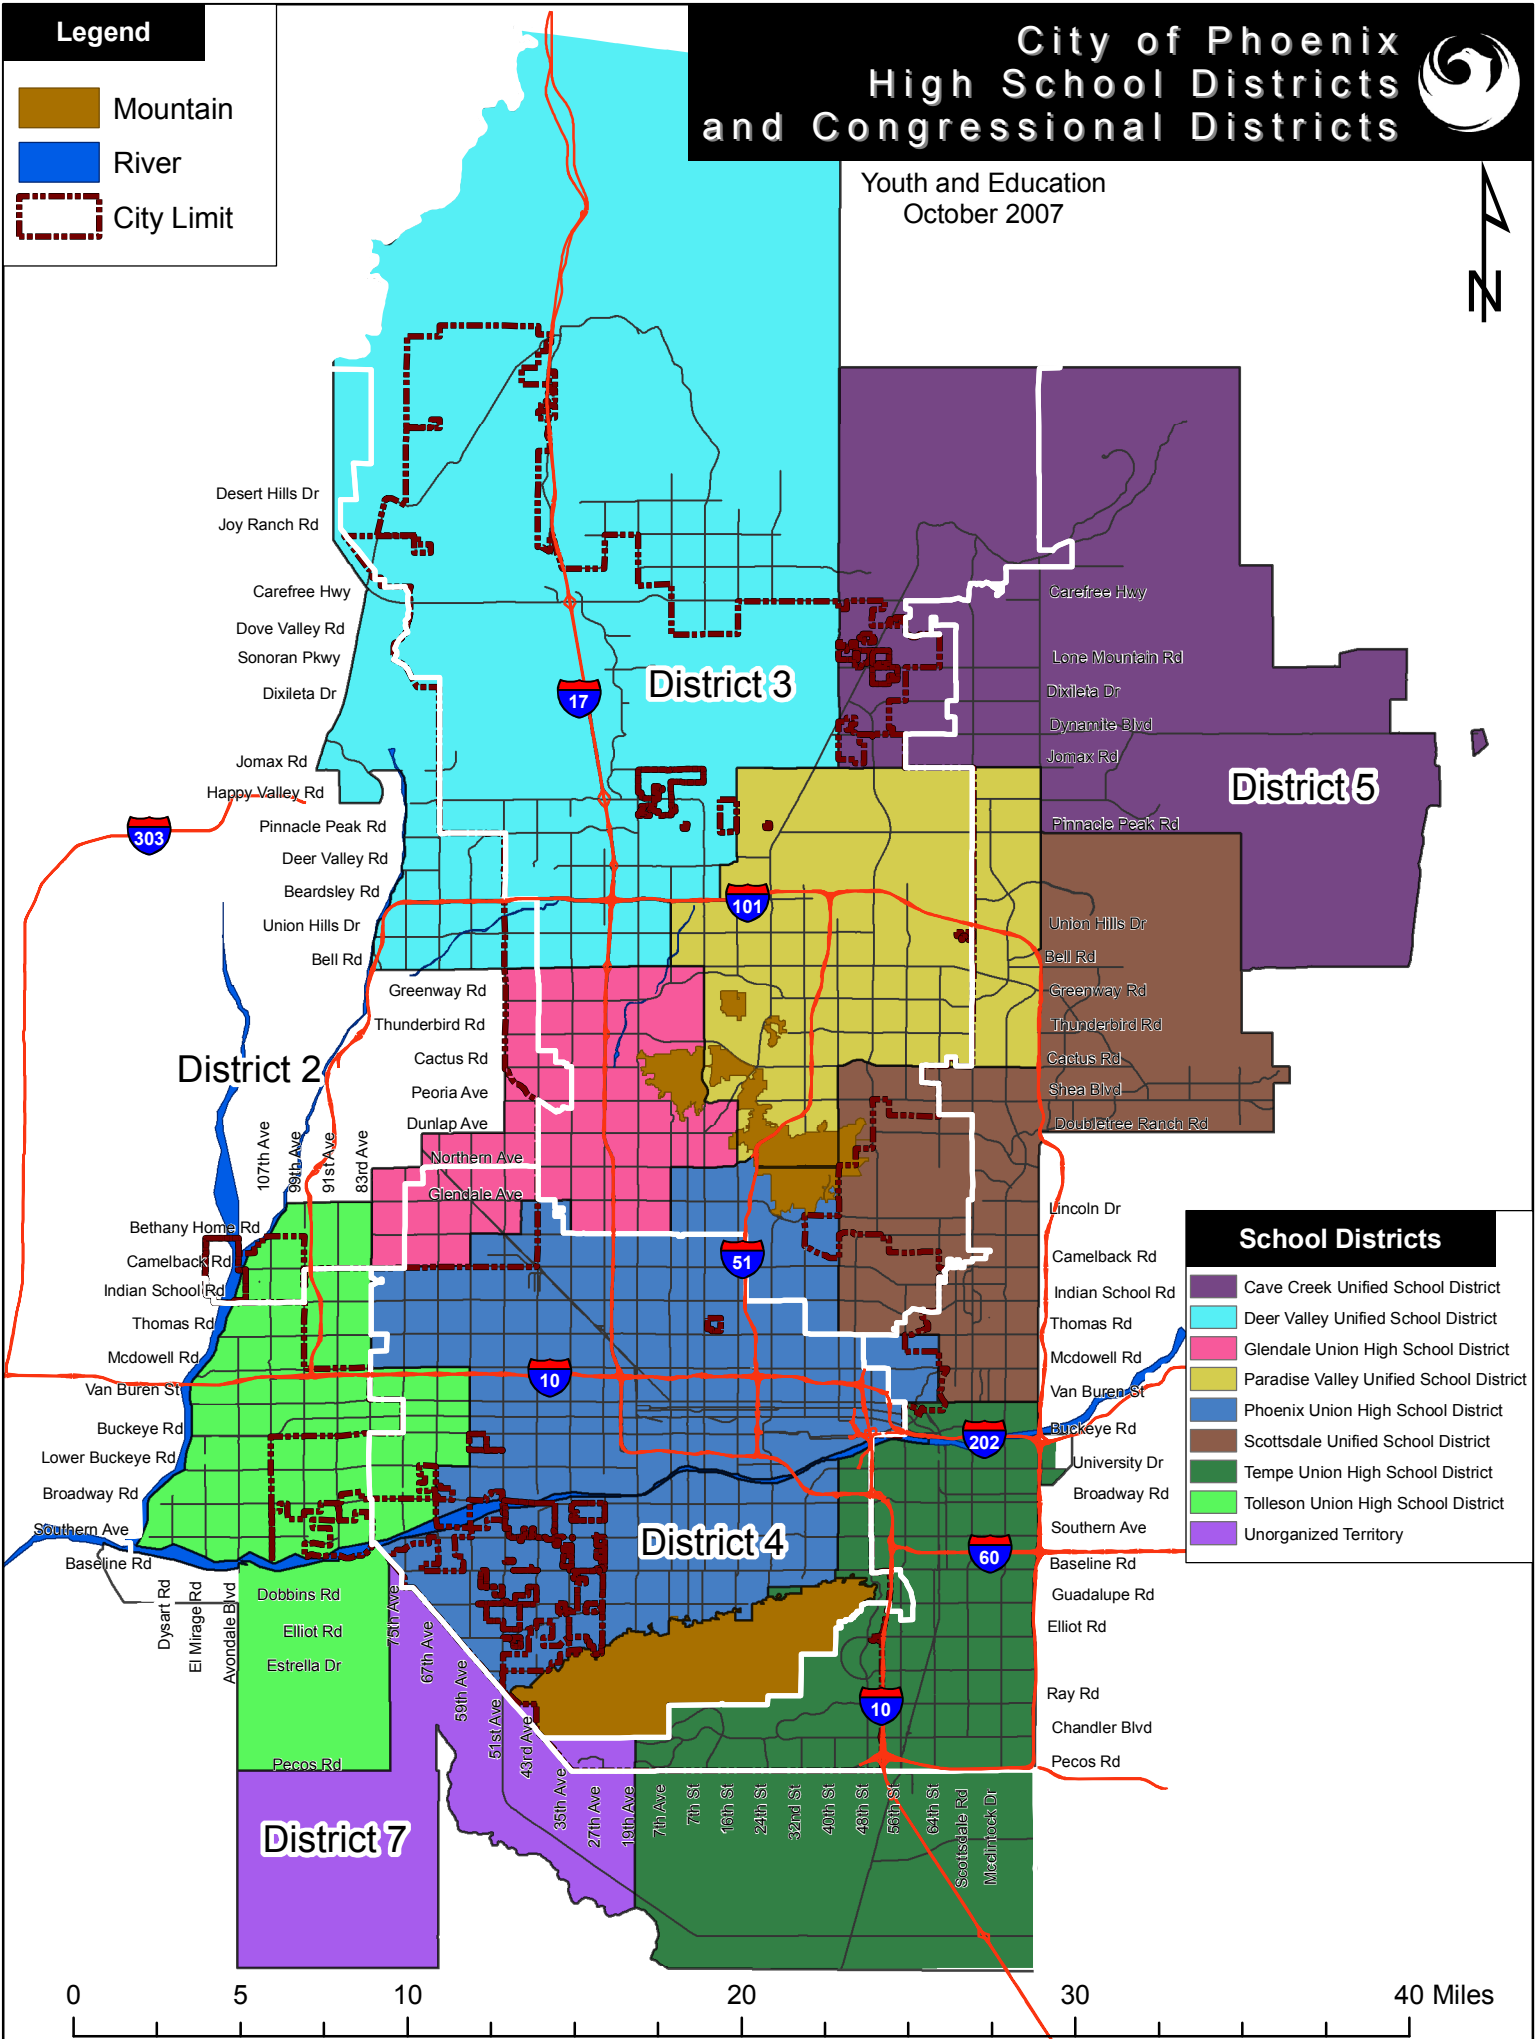

Legend

- Mountain
- River
- City Limit

City of Phoenix High School Districts and Congressional Districts

Youth and Education
October 2007

School Districts

- Cave Creek Unified School District
- Deer Valley Unified School District
- Glendale Union High School District
- Paradise Valley Unified School District
- Phoenix Union High School District
- Scottsdale Unified School District
- Tempe Union High School District
- Tolleson Union High School District
- Unorganized Territory

0 5 10 20 30 40 Miles