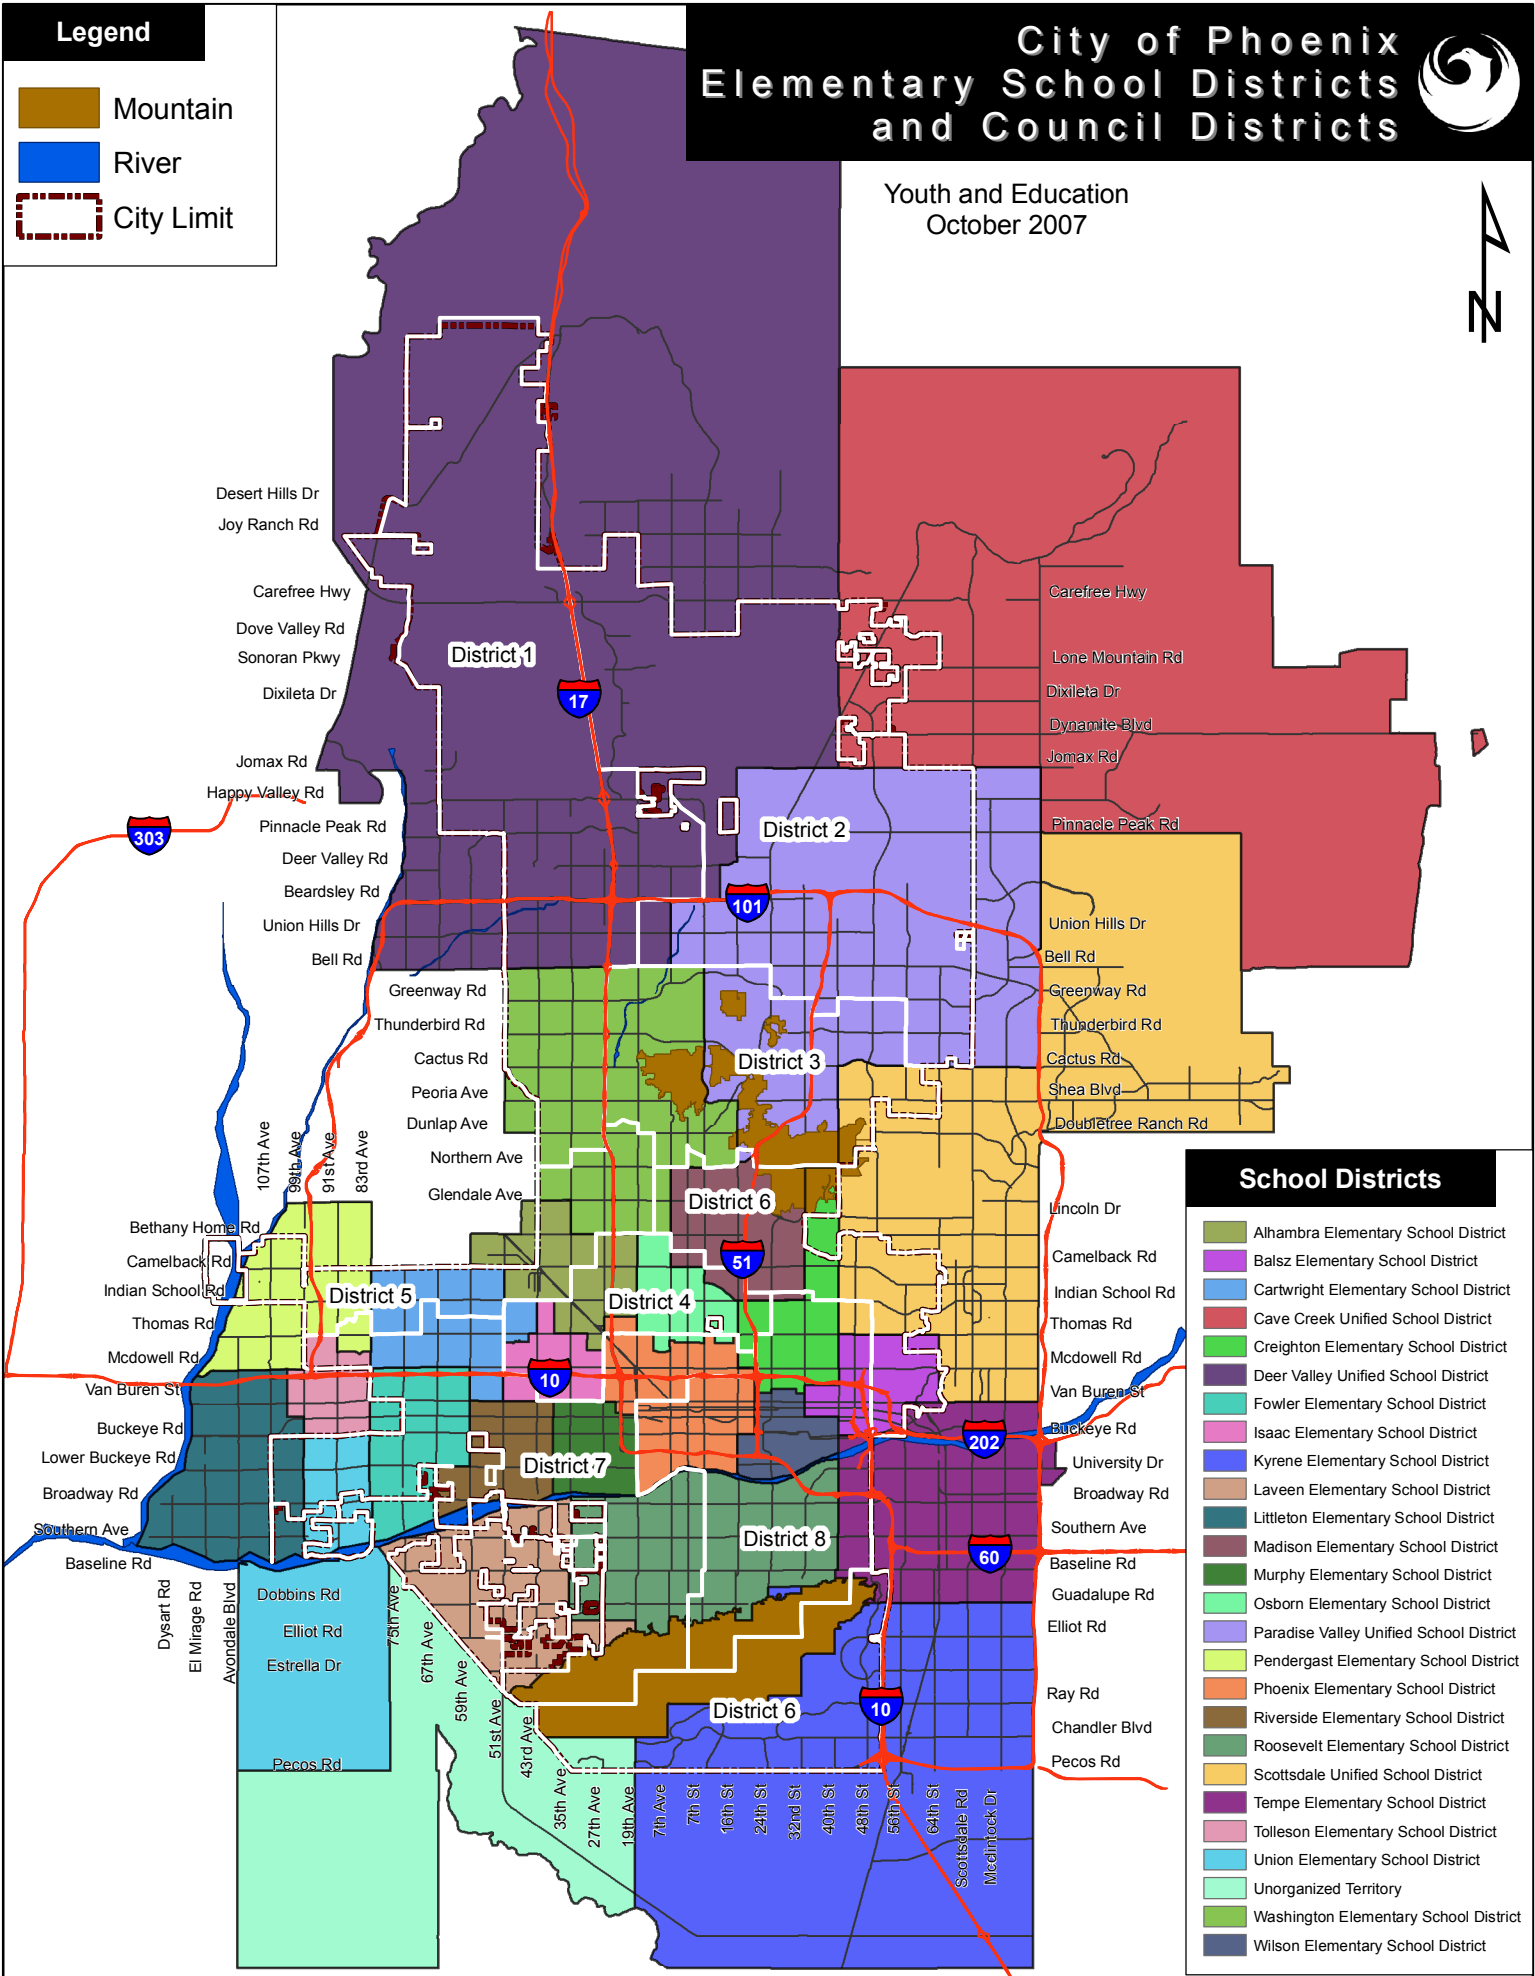

Legend

-  Mountain
-  River
-  City Limit

City of Phoenix Elementary School Districts and Council Districts

Youth and Education
October 2007

School Districts

-  Alhambra Elementary School District
-  Balsz Elementary School District
-  Cartwright Elementary School District
-  Cave Creek Unified School District
-  Creighton Elementary School District
-  Deer Valley Unified School District
-  Fowler Elementary School District
-  Isaac Elementary School District
-  Kyrene Elementary School District
-  Laveen Elementary School District
-  Littleton Elementary School District
-  Madison Elementary School District
-  Murphy Elementary School District
-  Osborn Elementary School District
-  Paradise Valley Unified School District
-  Pendergast Elementary School District
-  Phoenix Elementary School District
-  Riverside Elementary School District
-  Roosevelt Elementary School District
-  Scottsdale Unified School District
-  Tempe Elementary School District
-  Tolleson Elementary School District
-  Union Elementary School District
-  Unorganized Territory
-  Washington Elementary School District
-  Wilson Elementary School District

0 5 10 20 30 40 Miles