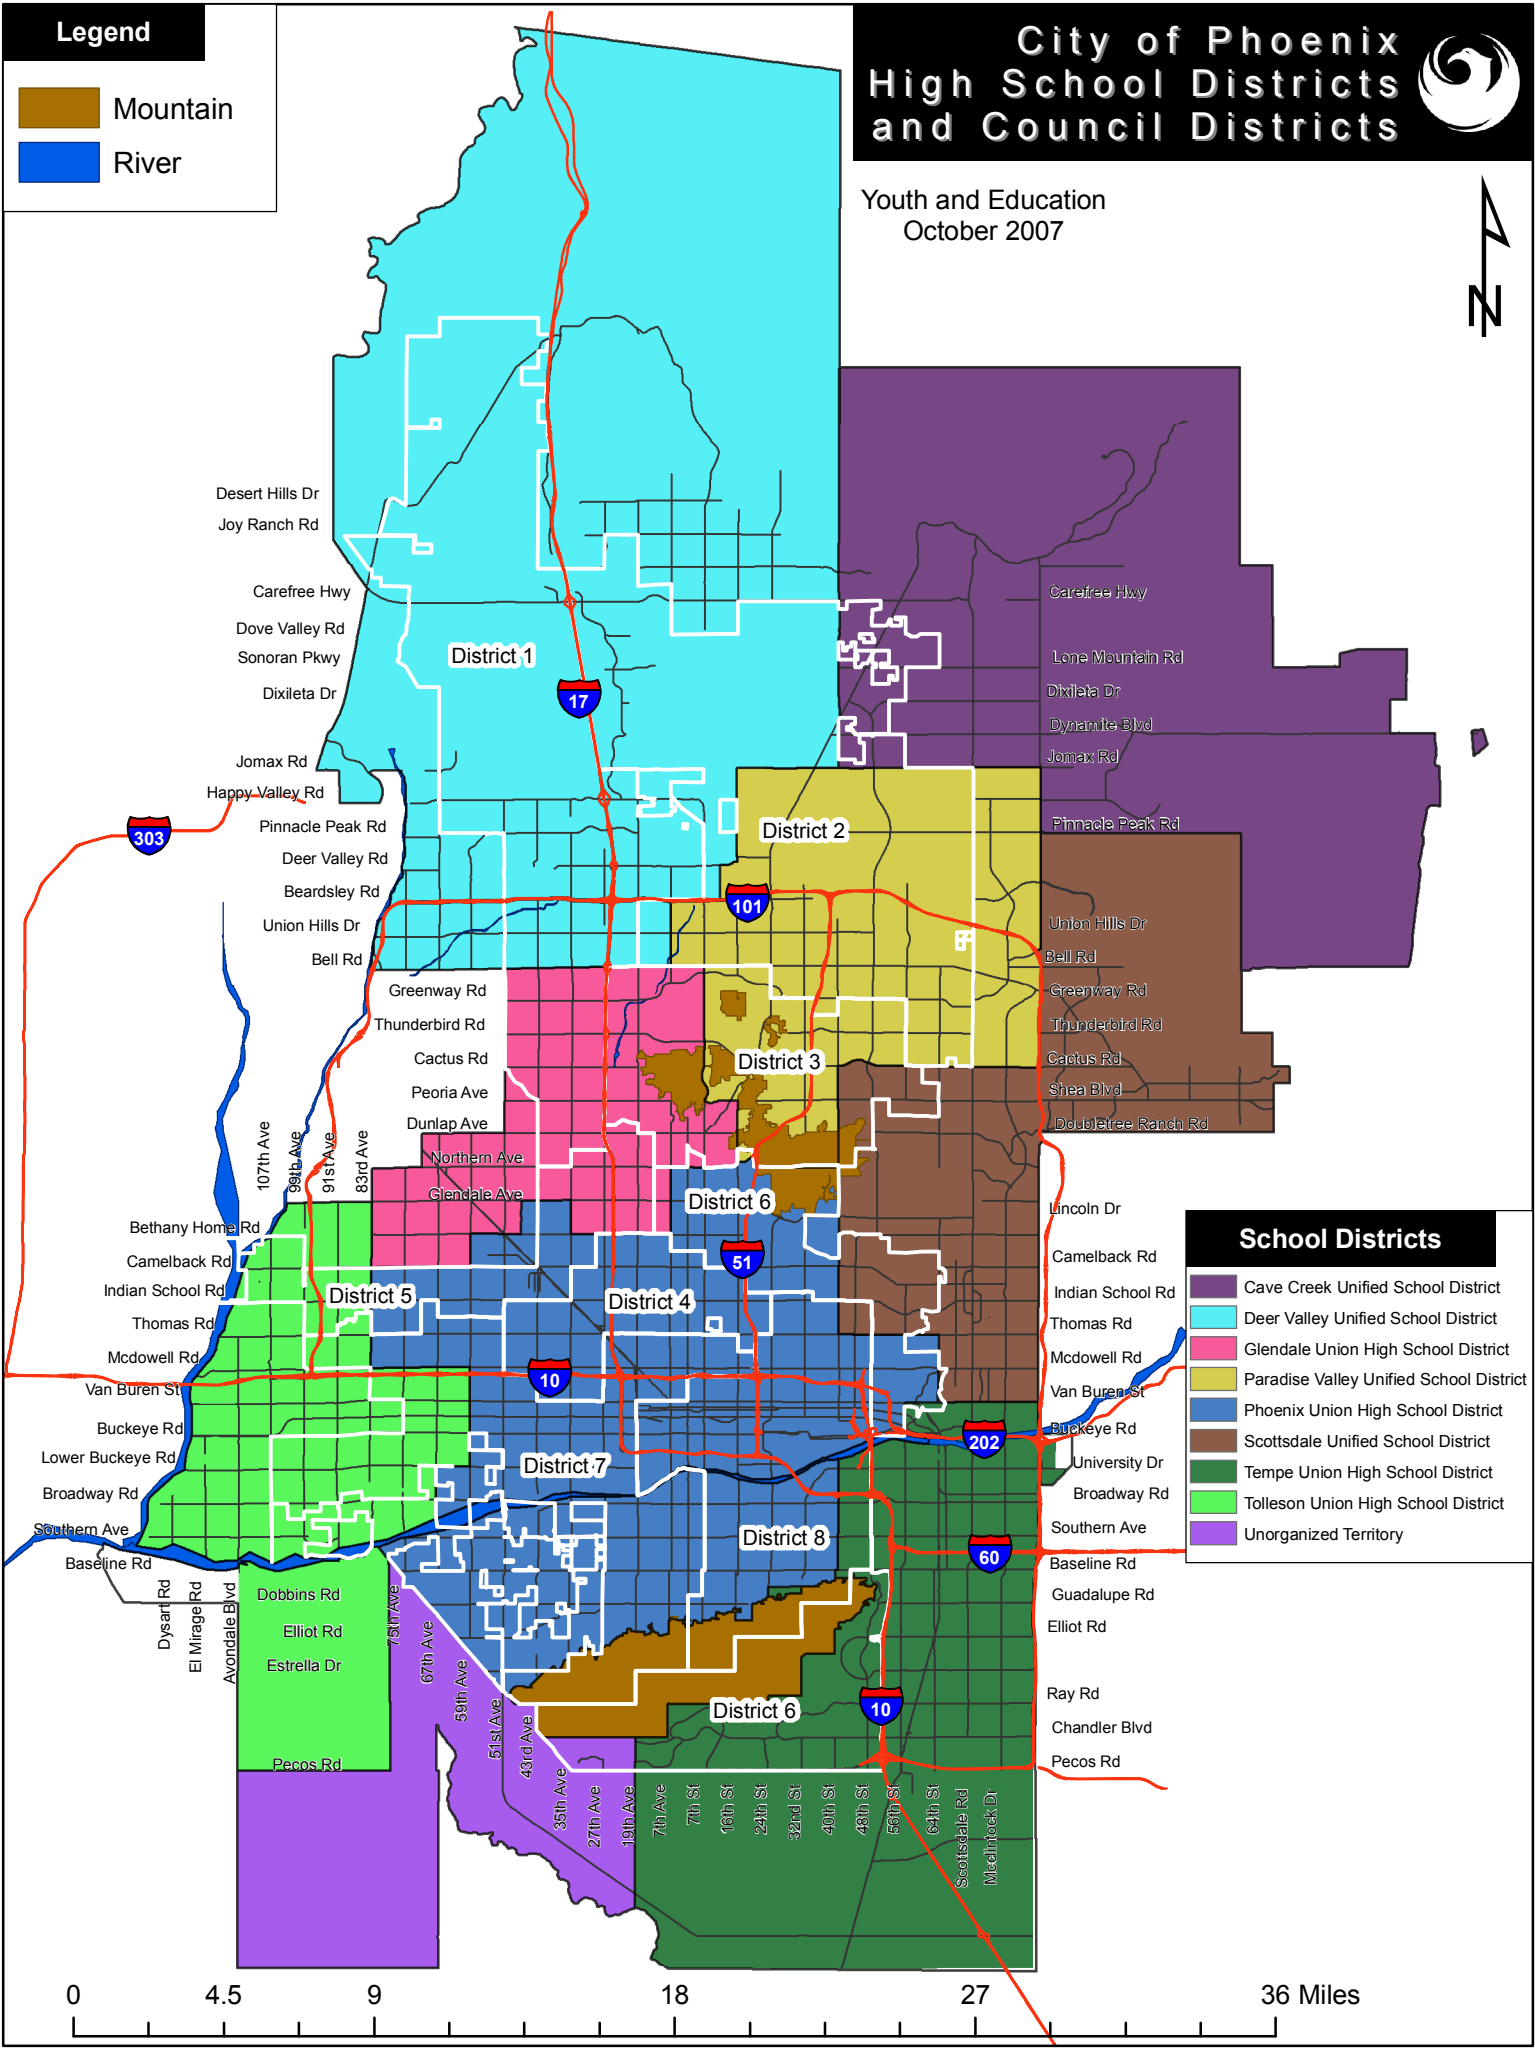

Legend

- Mountain
- River

City of Phoenix High School Districts and Council Districts

Youth and Education
October 2007

School Districts

- Cave Creek Unified School District
- Deer Valley Unified School District
- Glendale Union High School District
- Paradise Valley Unified School District
- Phoenix Union High School District
- Scottsdale Unified School District
- Tempe Union High School District
- Tolleson Union High School District
- Unorganized Territory

0 4.5 9 18 27 36 Miles