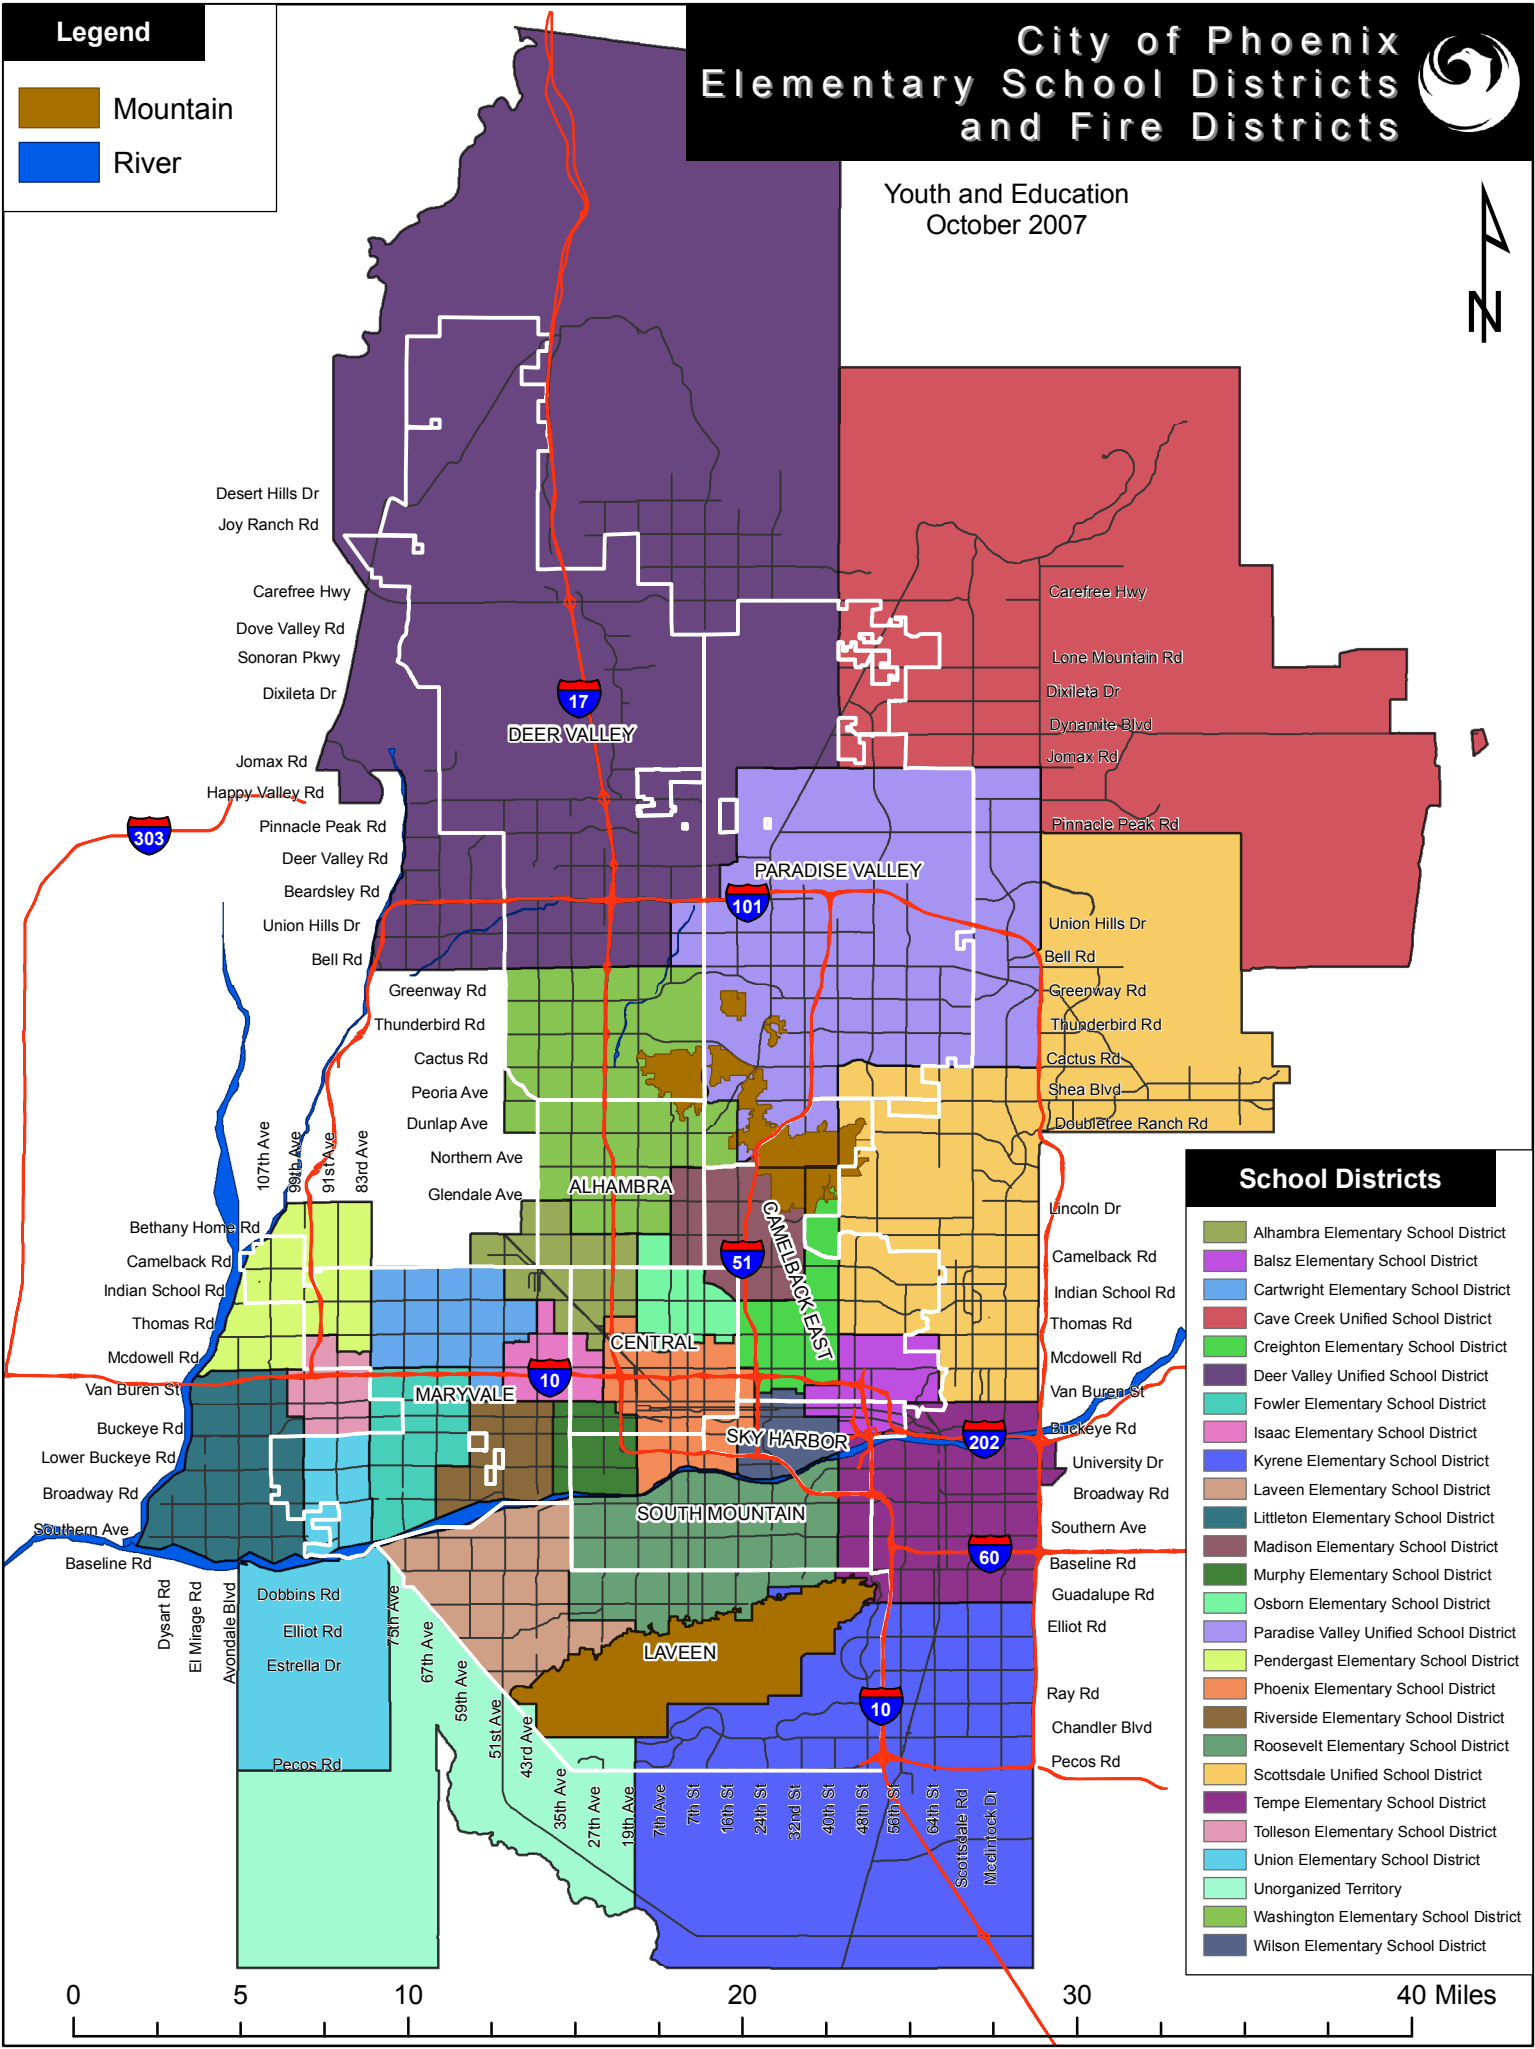

Legend

- Mountain
- River

City of Phoenix Elementary School Districts and Fire Districts

Youth and Education
October 2007

School Districts

- Alhambra Elementary School District
- Balsz Elementary School District
- Cartwright Elementary School District
- Cave Creek Unified School District
- Creighton Elementary School District
- Deer Valley Unified School District
- Fowler Elementary School District
- Isaac Elementary School District
- Kyrene Elementary School District
- Laveen Elementary School District
- Littleton Elementary School District
- Madison Elementary School District
- Murphy Elementary School District
- Osborn Elementary School District
- Paradise Valley Unified School District
- Pendergast Elementary School District
- Phoenix Elementary School District
- Riverside Elementary School District
- Roosevelt Elementary School District
- Scottsdale Unified School District
- Tempe Elementary School District
- Tolleson Elementary School District
- Union Elementary School District
- Unorganized Territory
- Washington Elementary School District
- Wilson Elementary School District