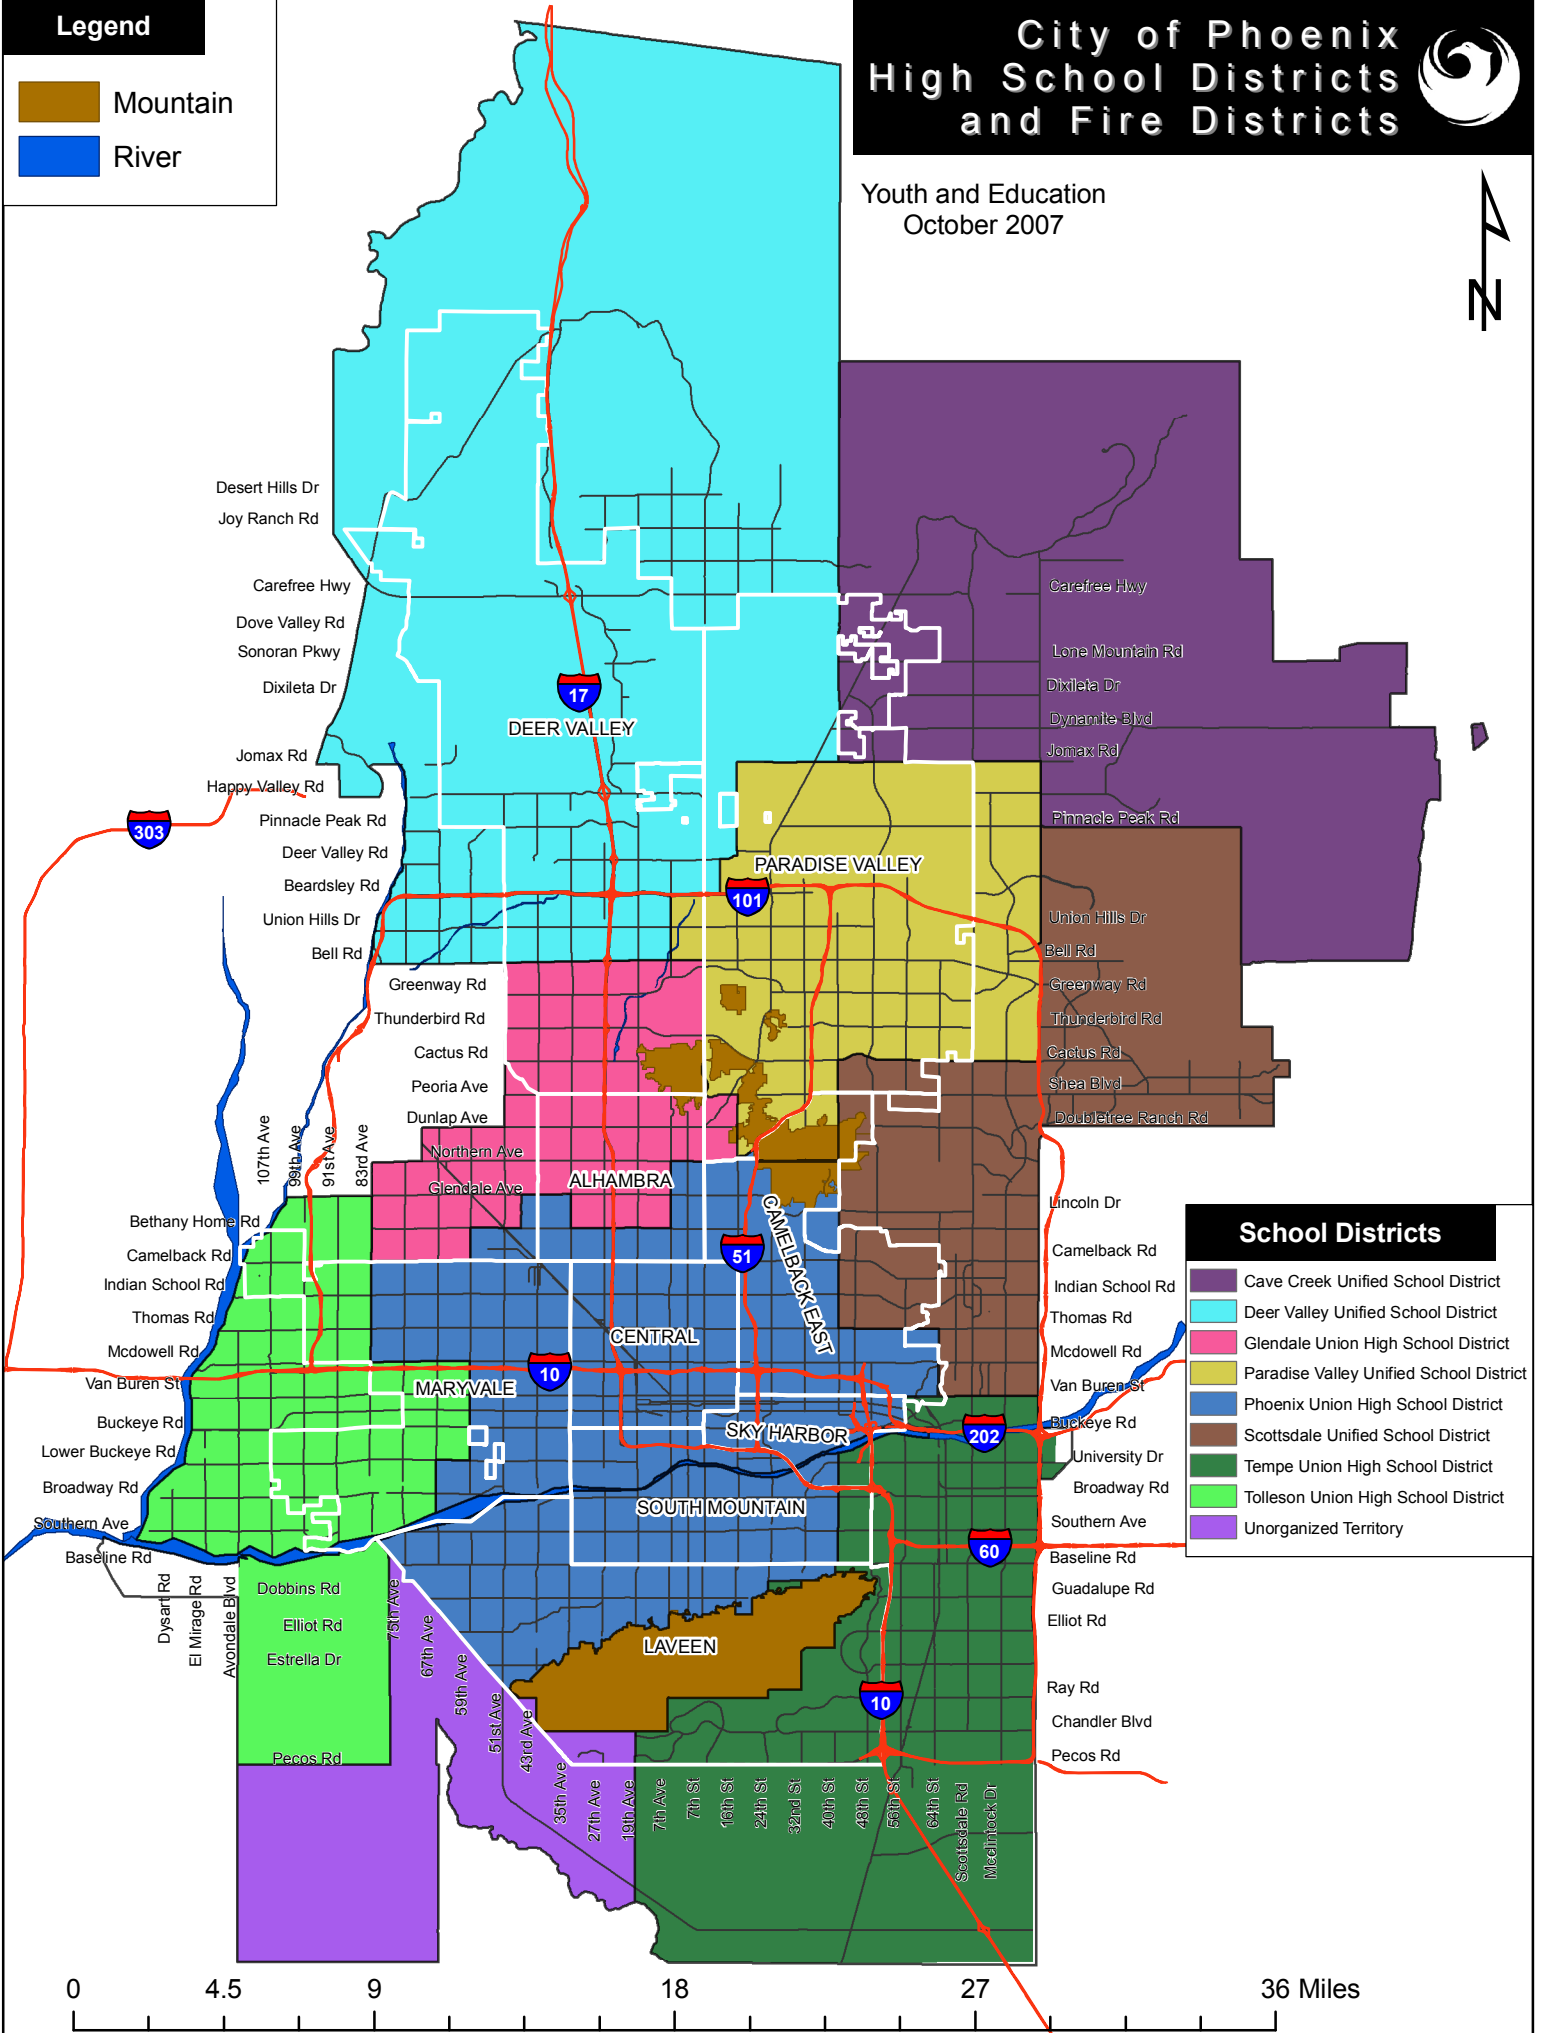

Legend

- Mountain
- River

City of Phoenix High School Districts and Fire Districts

Youth and Education
October 2007

School Districts

- Cave Creek Unified School District
- Deer Valley Unified School District
- Glendale Union High School District
- Paradise Valley Unified School District
- Phoenix Union High School District
- Scottsdale Unified School District
- Tempe Union High School District
- Tolleson Union High School District
- Unorganized Territory