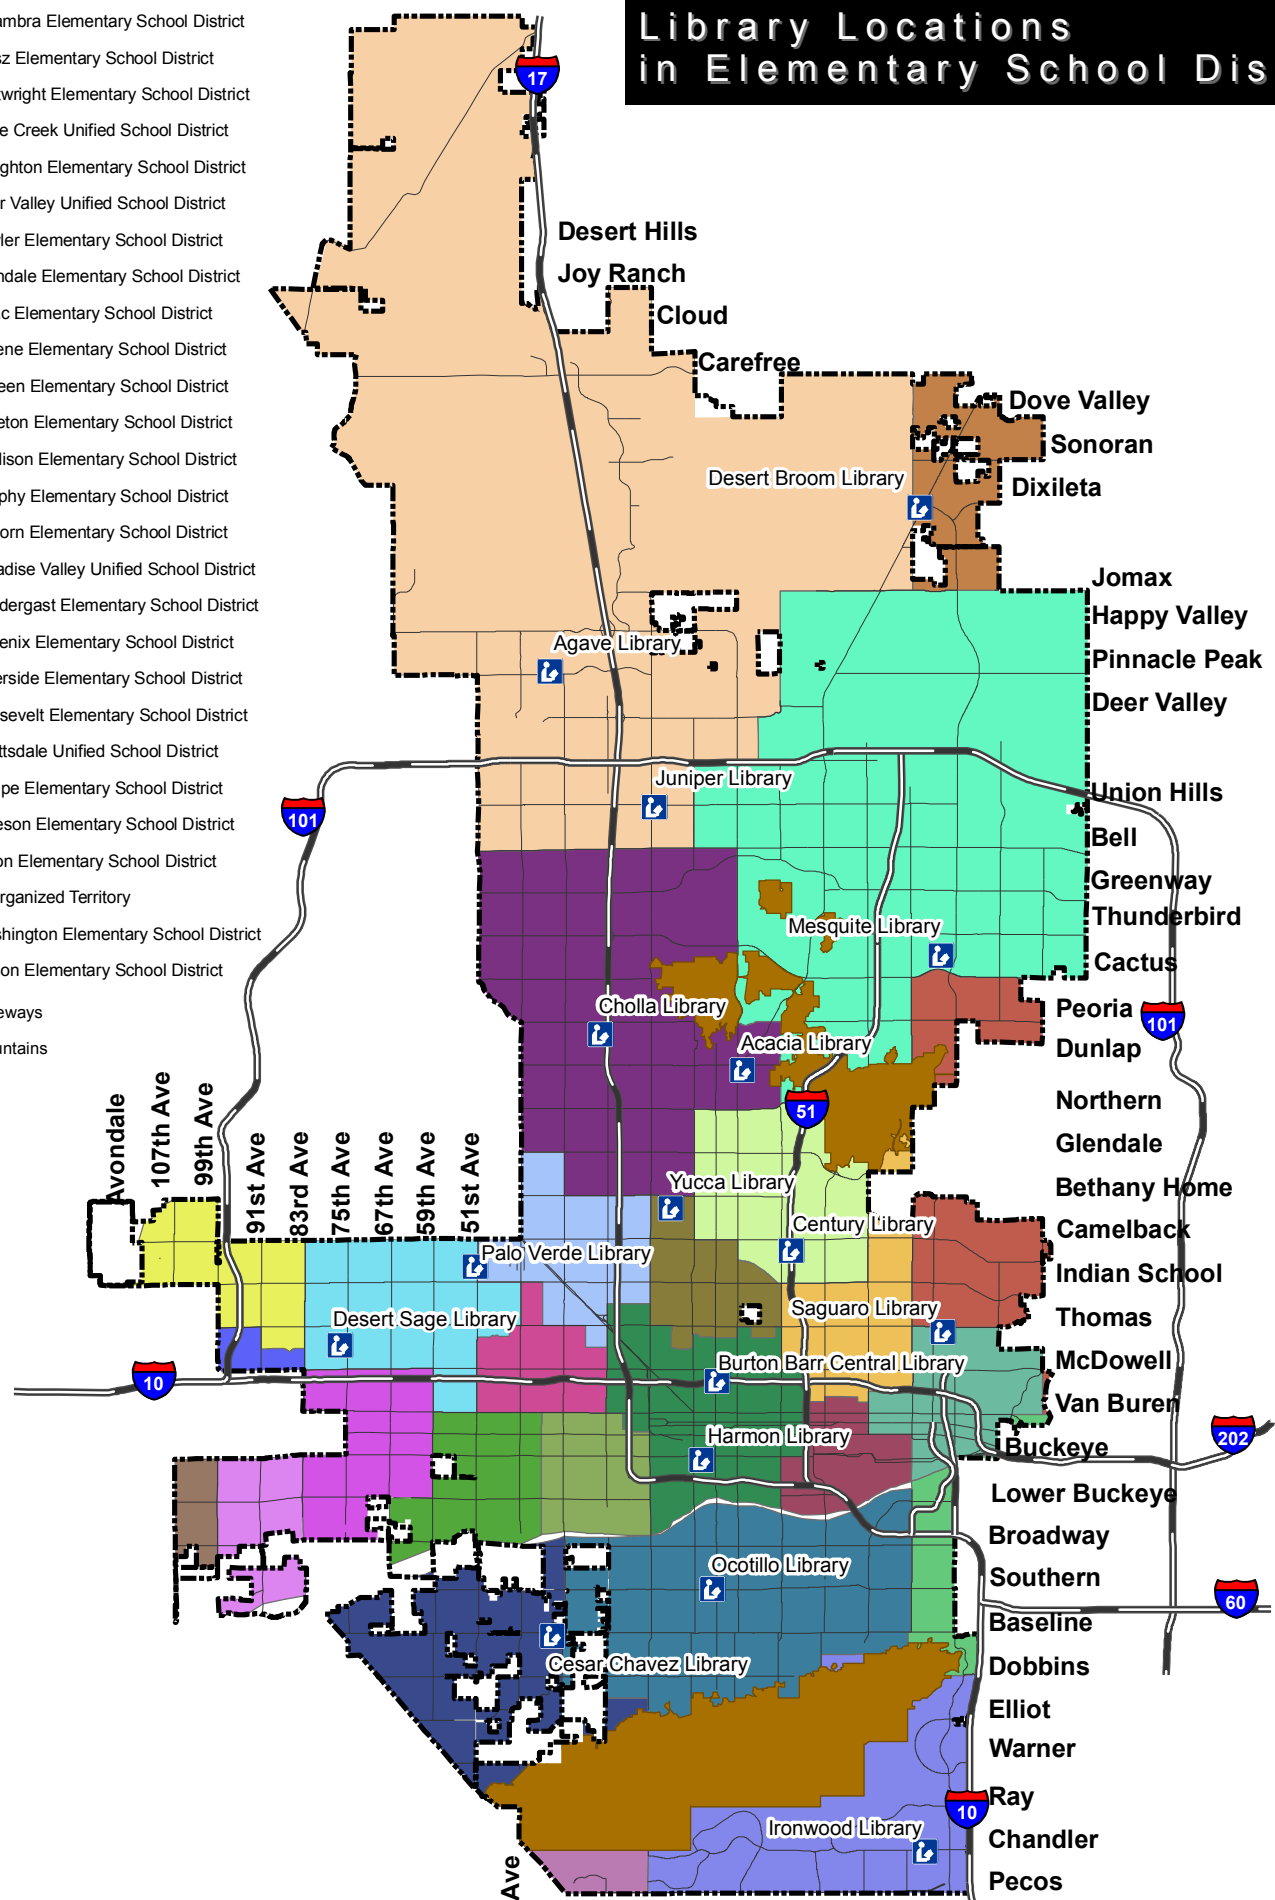

Library Locations in Elementary School Districts

- Alhambra Elementary School District
- Balsz Elementary School District
- Cartwright Elementary School District
- Cave Creek Unified School District
- Creighton Elementary School District
- Deer Valley Unified School District
- Fowler Elementary School District
- Glendale Elementary School District
- Isaac Elementary School District
- Kyrene Elementary School District
- Laveen Elementary School District
- Littleton Elementary School District
- Madison Elementary School District
- Murphy Elementary School District
- Osborn Elementary School District
- Paradise Valley Unified School District
- Pendergast Elementary School District
- Phoenix Elementary School District
- Riverside Elementary School District
- Roosevelt Elementary School District
- Scottsdale Unified School District
- Tempe Elementary School District
- Tolleason Elementary School District
- Union Elementary School District
- Unorganized Territory
- Washington Elementary School District
- Wilson Elementary School District

- Freeways
- Mountains

Visit <http://www.phoenixpubliclibrary.org/> for more information about libraries in Phoenix.