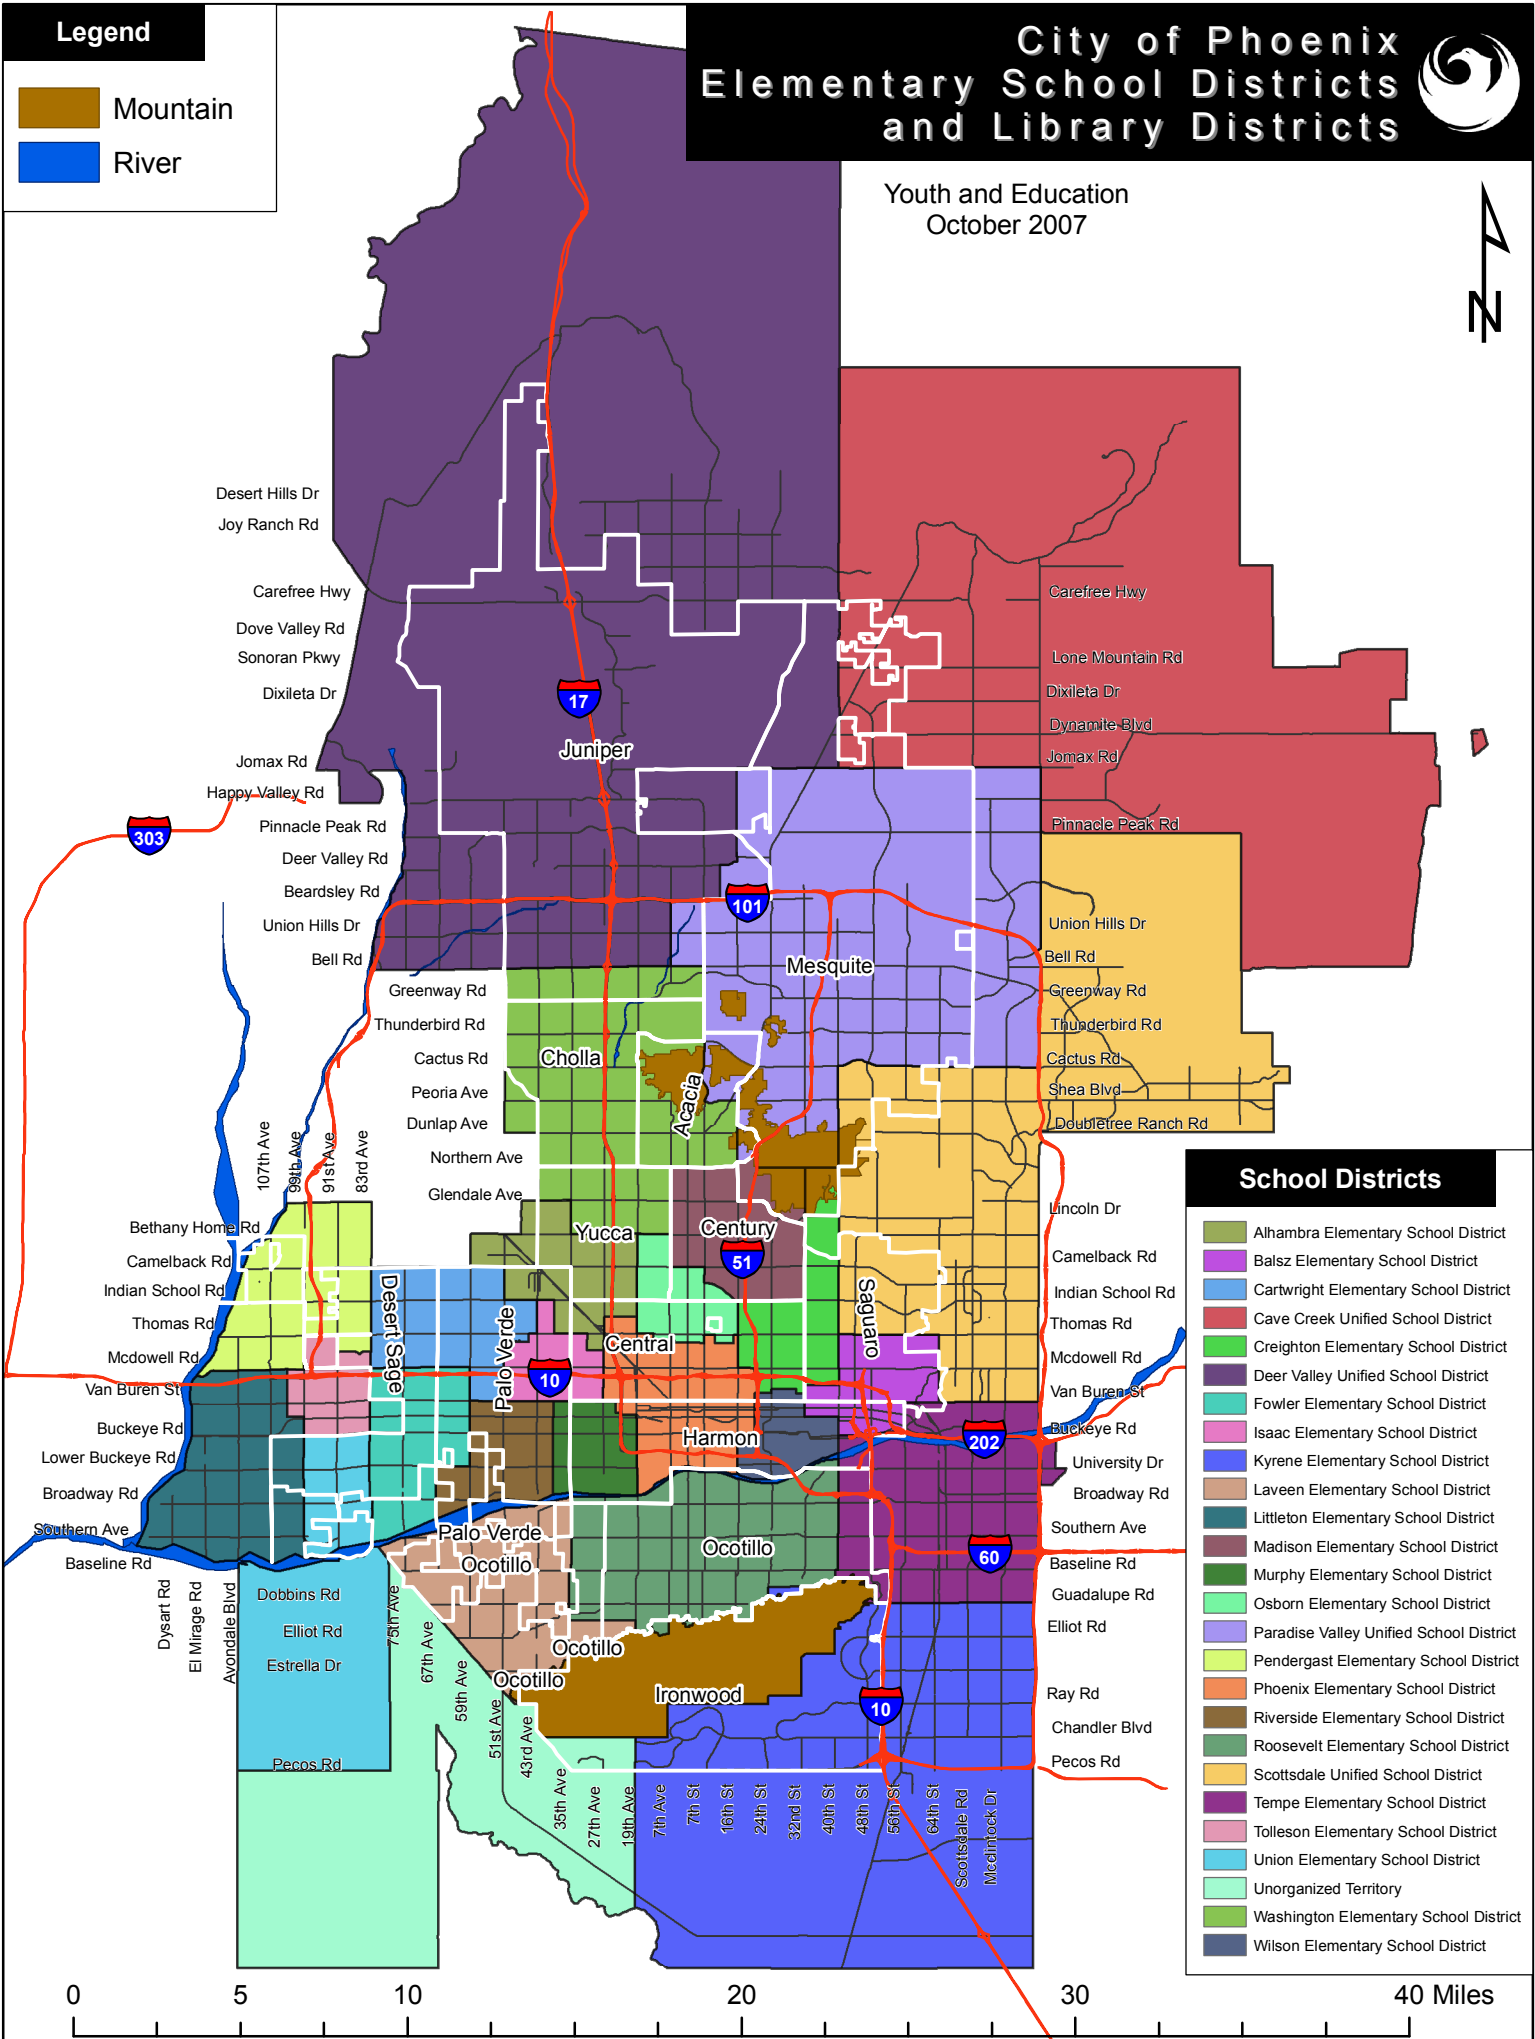

Legend

- Mountain
- River

City of Phoenix Elementary School Districts and Library Districts

Youth and Education
October 2007

School Districts

- Alhambra Elementary School District
- Balsz Elementary School District
- Cartwright Elementary School District
- Cave Creek Unified School District
- Creighton Elementary School District
- Deer Valley Unified School District
- Fowler Elementary School District
- Isaac Elementary School District
- Kyrene Elementary School District
- Laveen Elementary School District
- Littleton Elementary School District
- Madison Elementary School District
- Murphy Elementary School District
- Osborn Elementary School District
- Paradise Valley Unified School District
- Pendergast Elementary School District
- Phoenix Elementary School District
- Riverside Elementary School District
- Roosevelt Elementary School District
- Scottsdale Unified School District
- Tempe Elementary School District
- Tolleson Elementary School District
- Union Elementary School District
- Unorganized Territory
- Washington Elementary School District
- Wilson Elementary School District

0 5 10 20 30 40 Miles