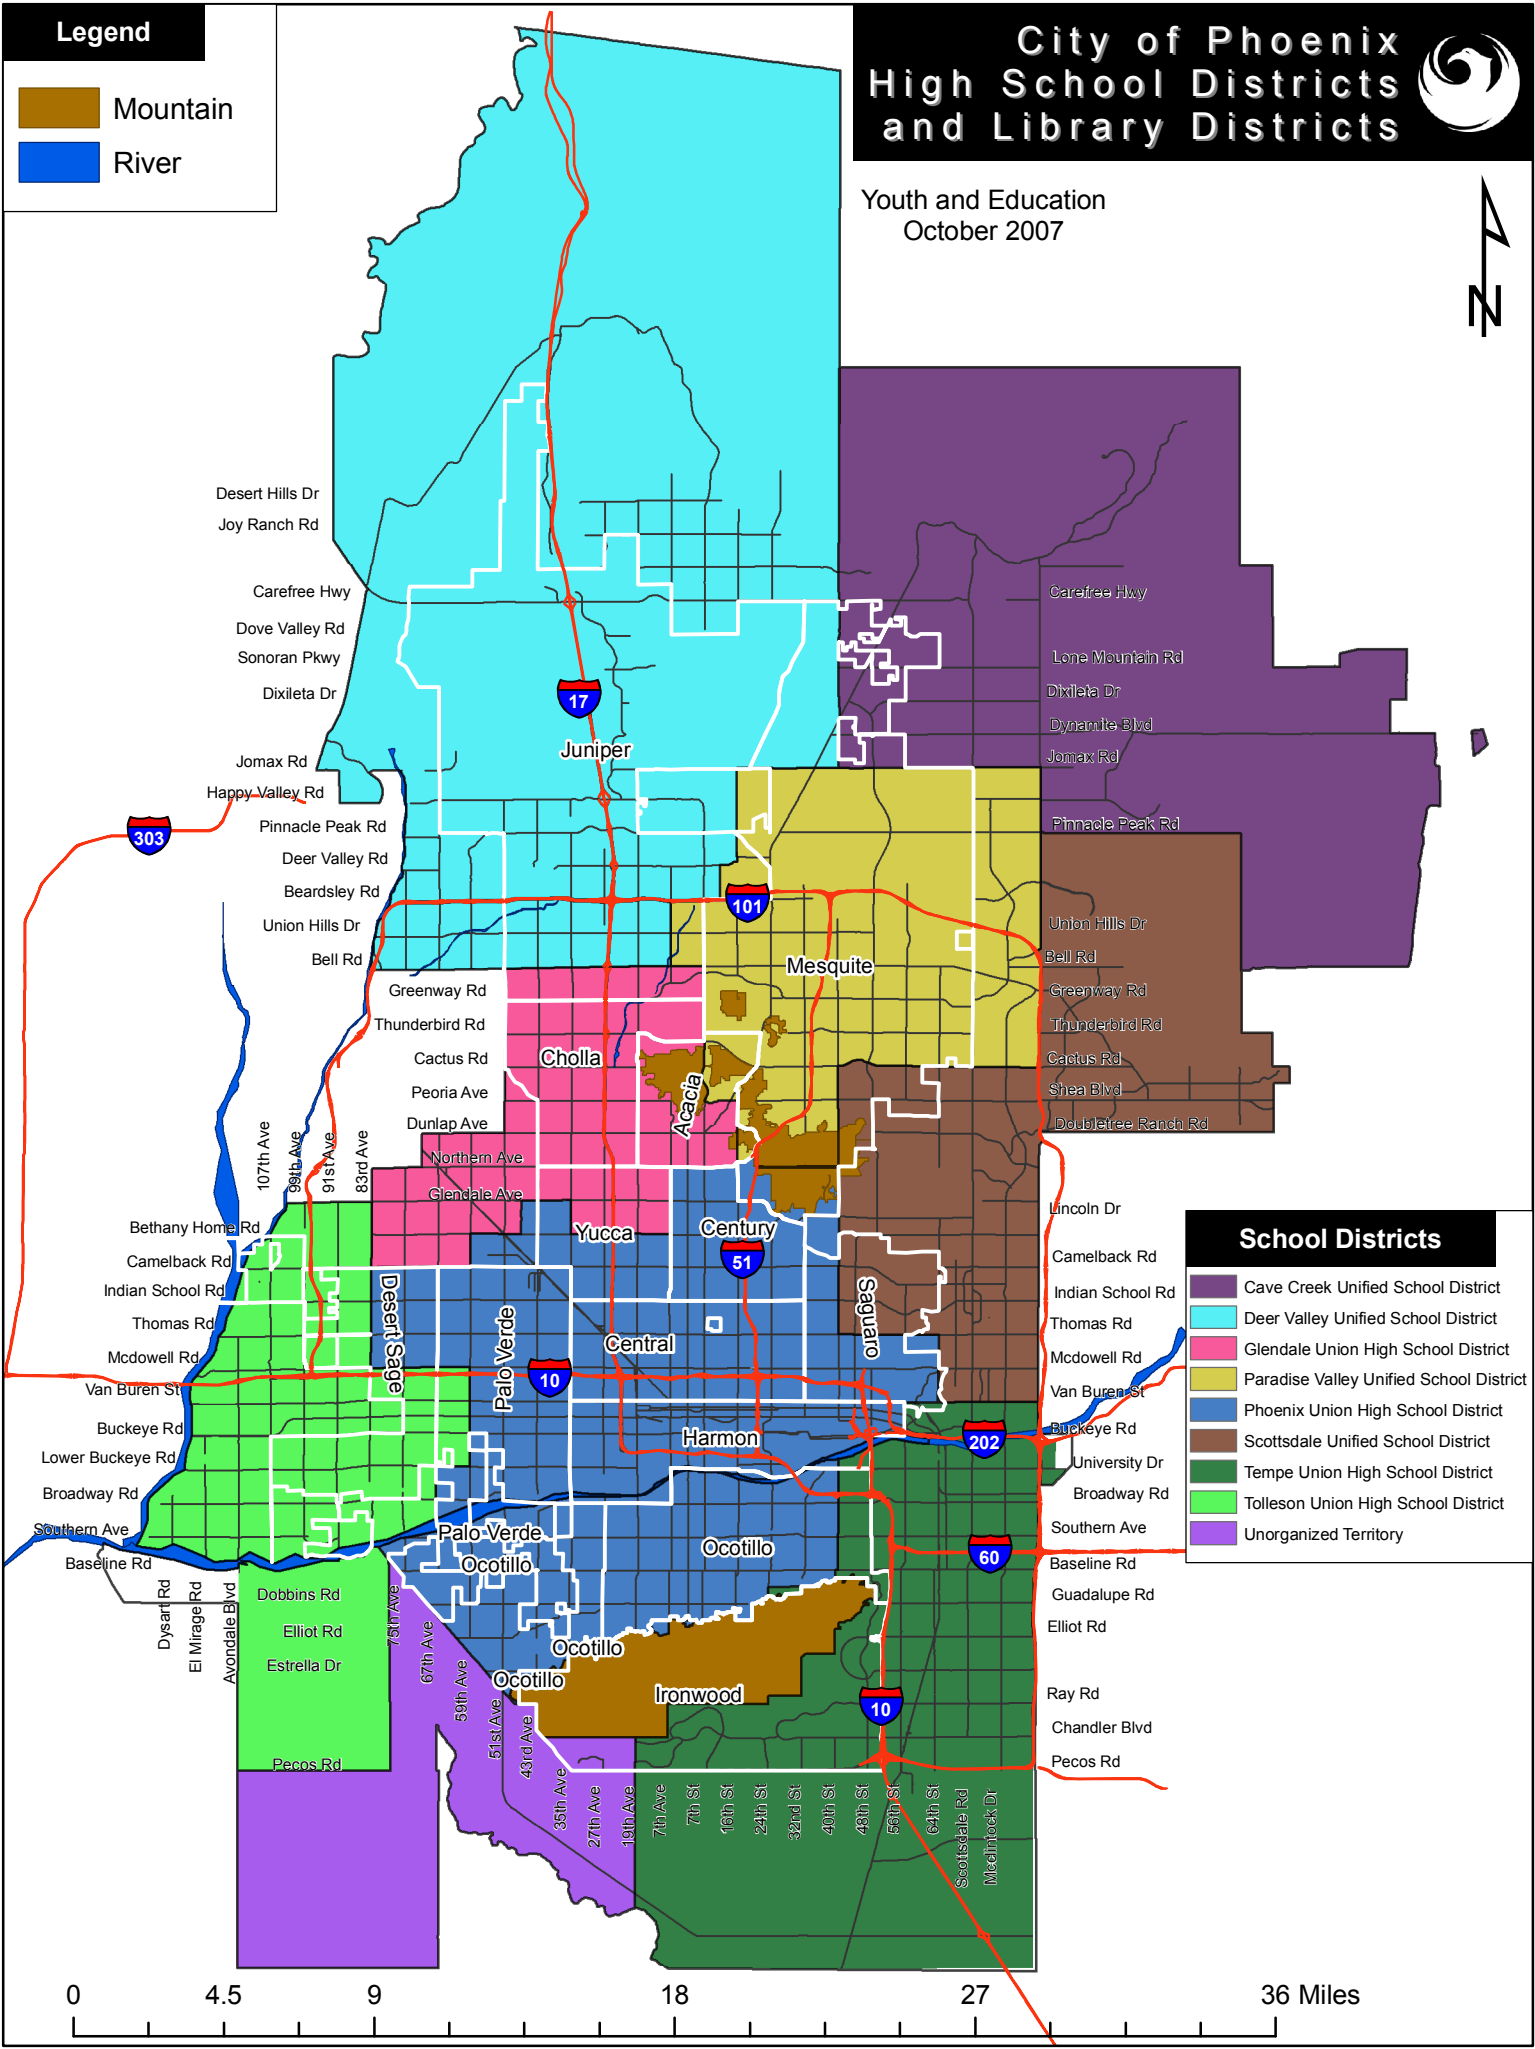

Legend

- Mountain
- River

City of Phoenix High School Districts and Library Districts

Youth and Education
October 2007

School Districts

- Cave Creek Unified School District
- Deer Valley Unified School District
- Glendale Union High School District
- Paradise Valley Unified School District
- Phoenix Union High School District
- Scottsdale Unified School District
- Tempe Union High School District
- Tolson Union High School District
- Unorganized Territory

0 4.5 9 18 27 36 Miles