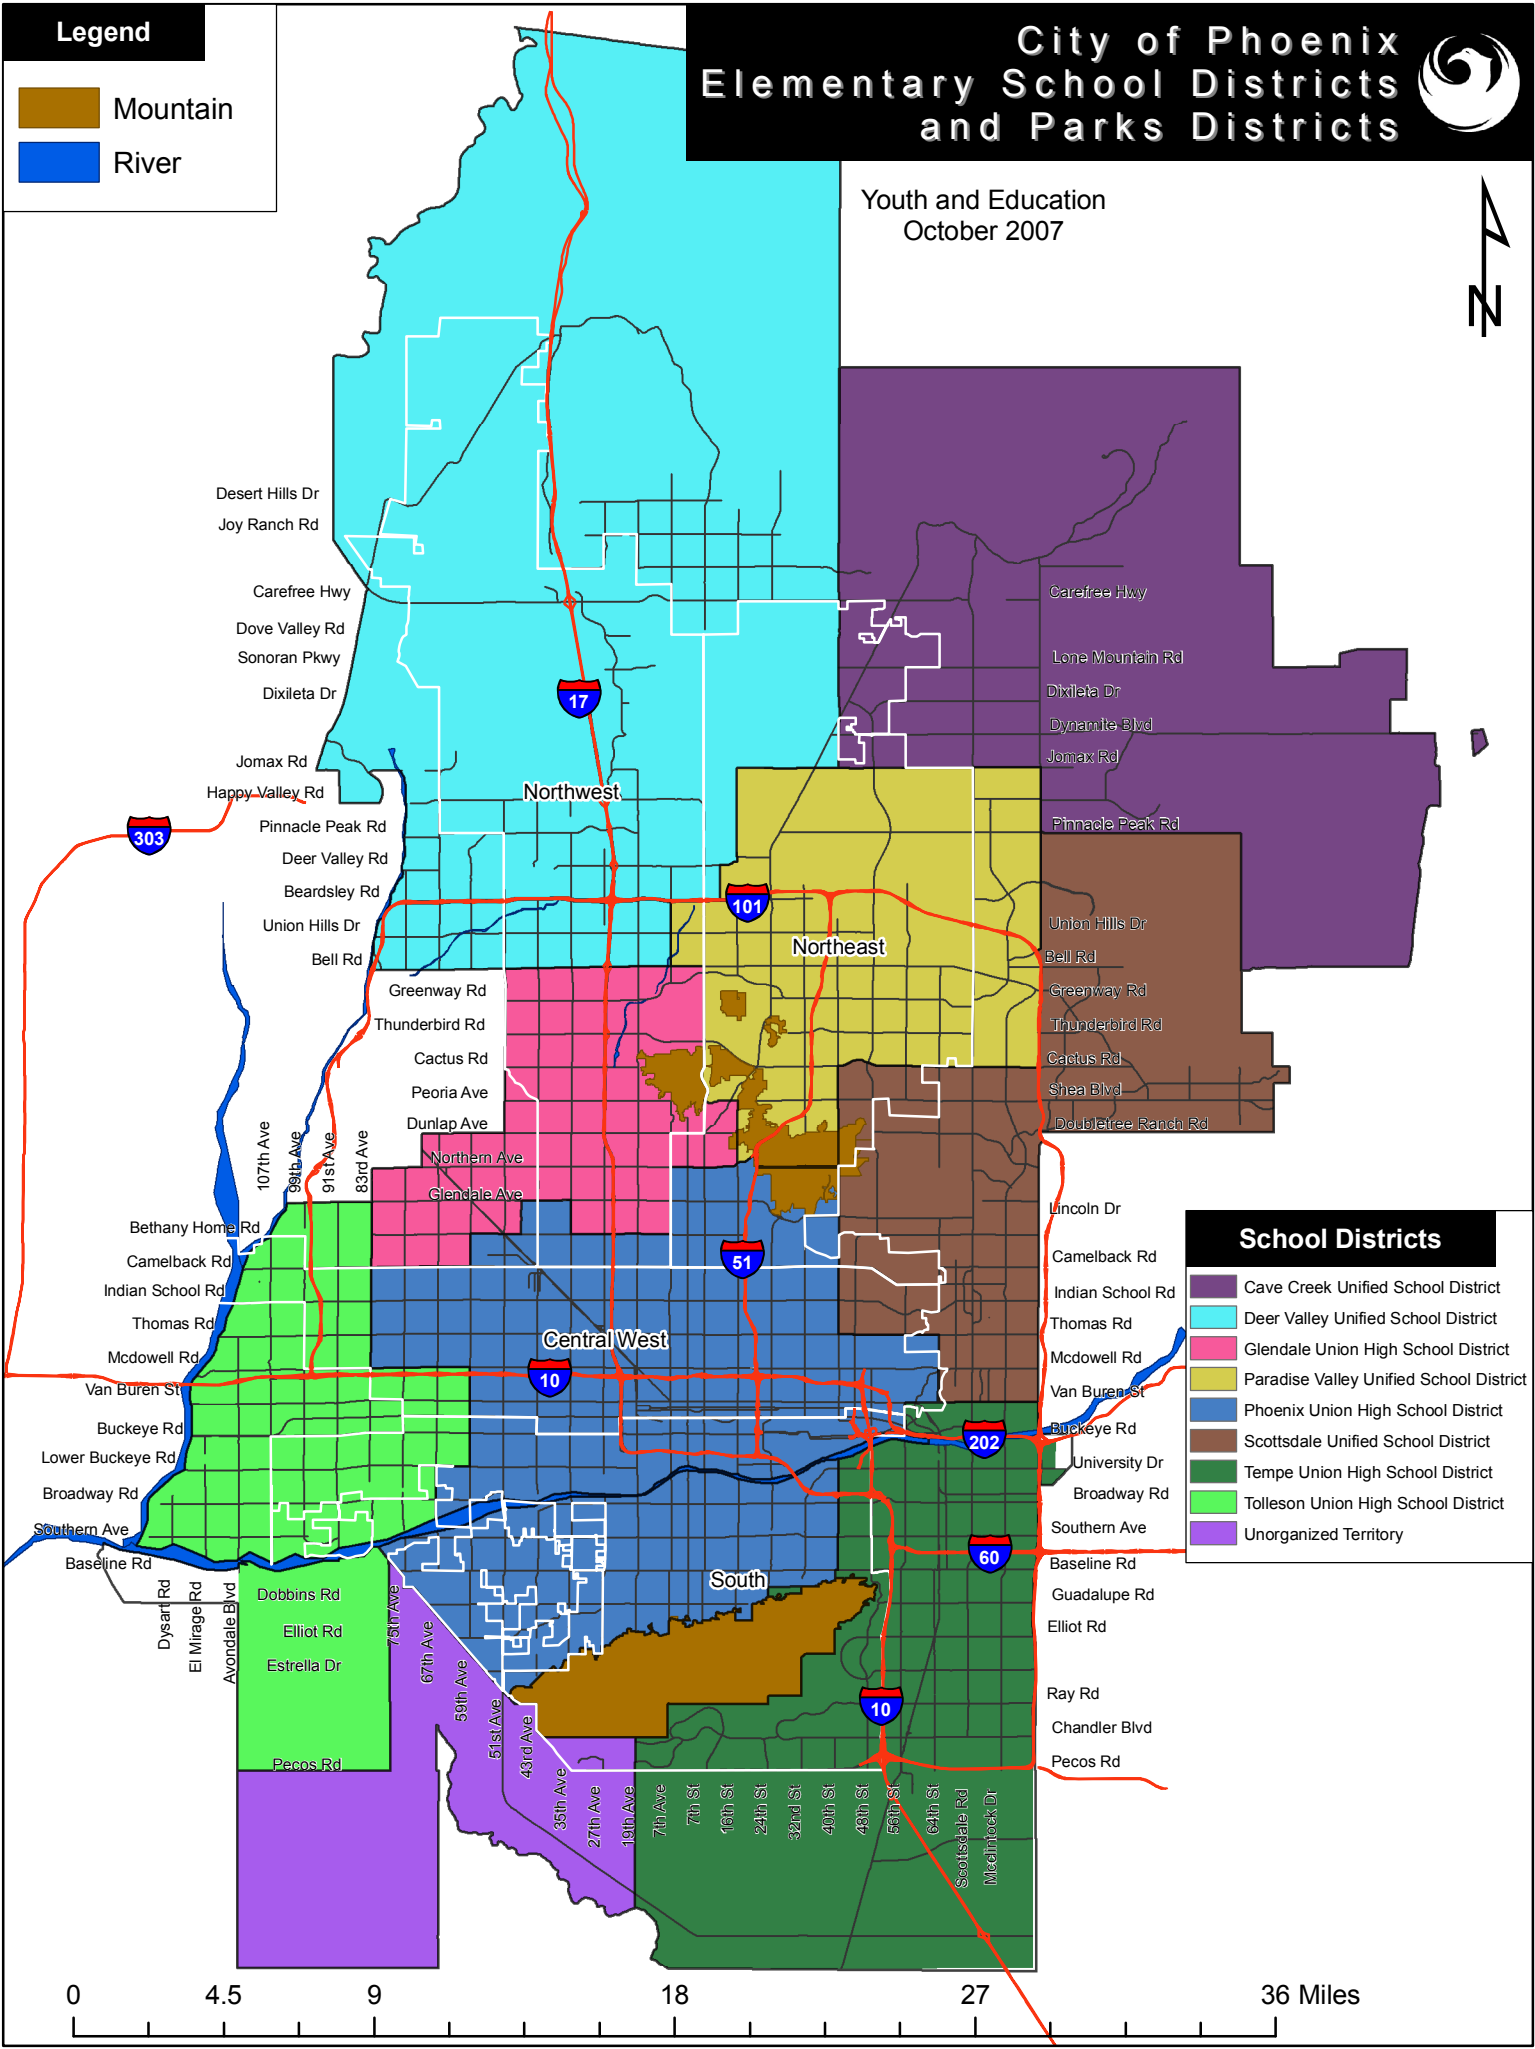

Legend

- Mountain
- River

City of Phoenix Elementary School Districts and Parks Districts

Youth and Education
October 2007

School Districts

- Cave Creek Unified School District
- Deer Valley Unified School District
- Glendale Union High School District
- Paradise Valley Unified School District
- Phoenix Union High School District
- Scottsdale Unified School District
- Tempe Union High School District
- Tolleson Union High School District
- Unorganized Territory

0 4.5 9 18 27 36 Miles