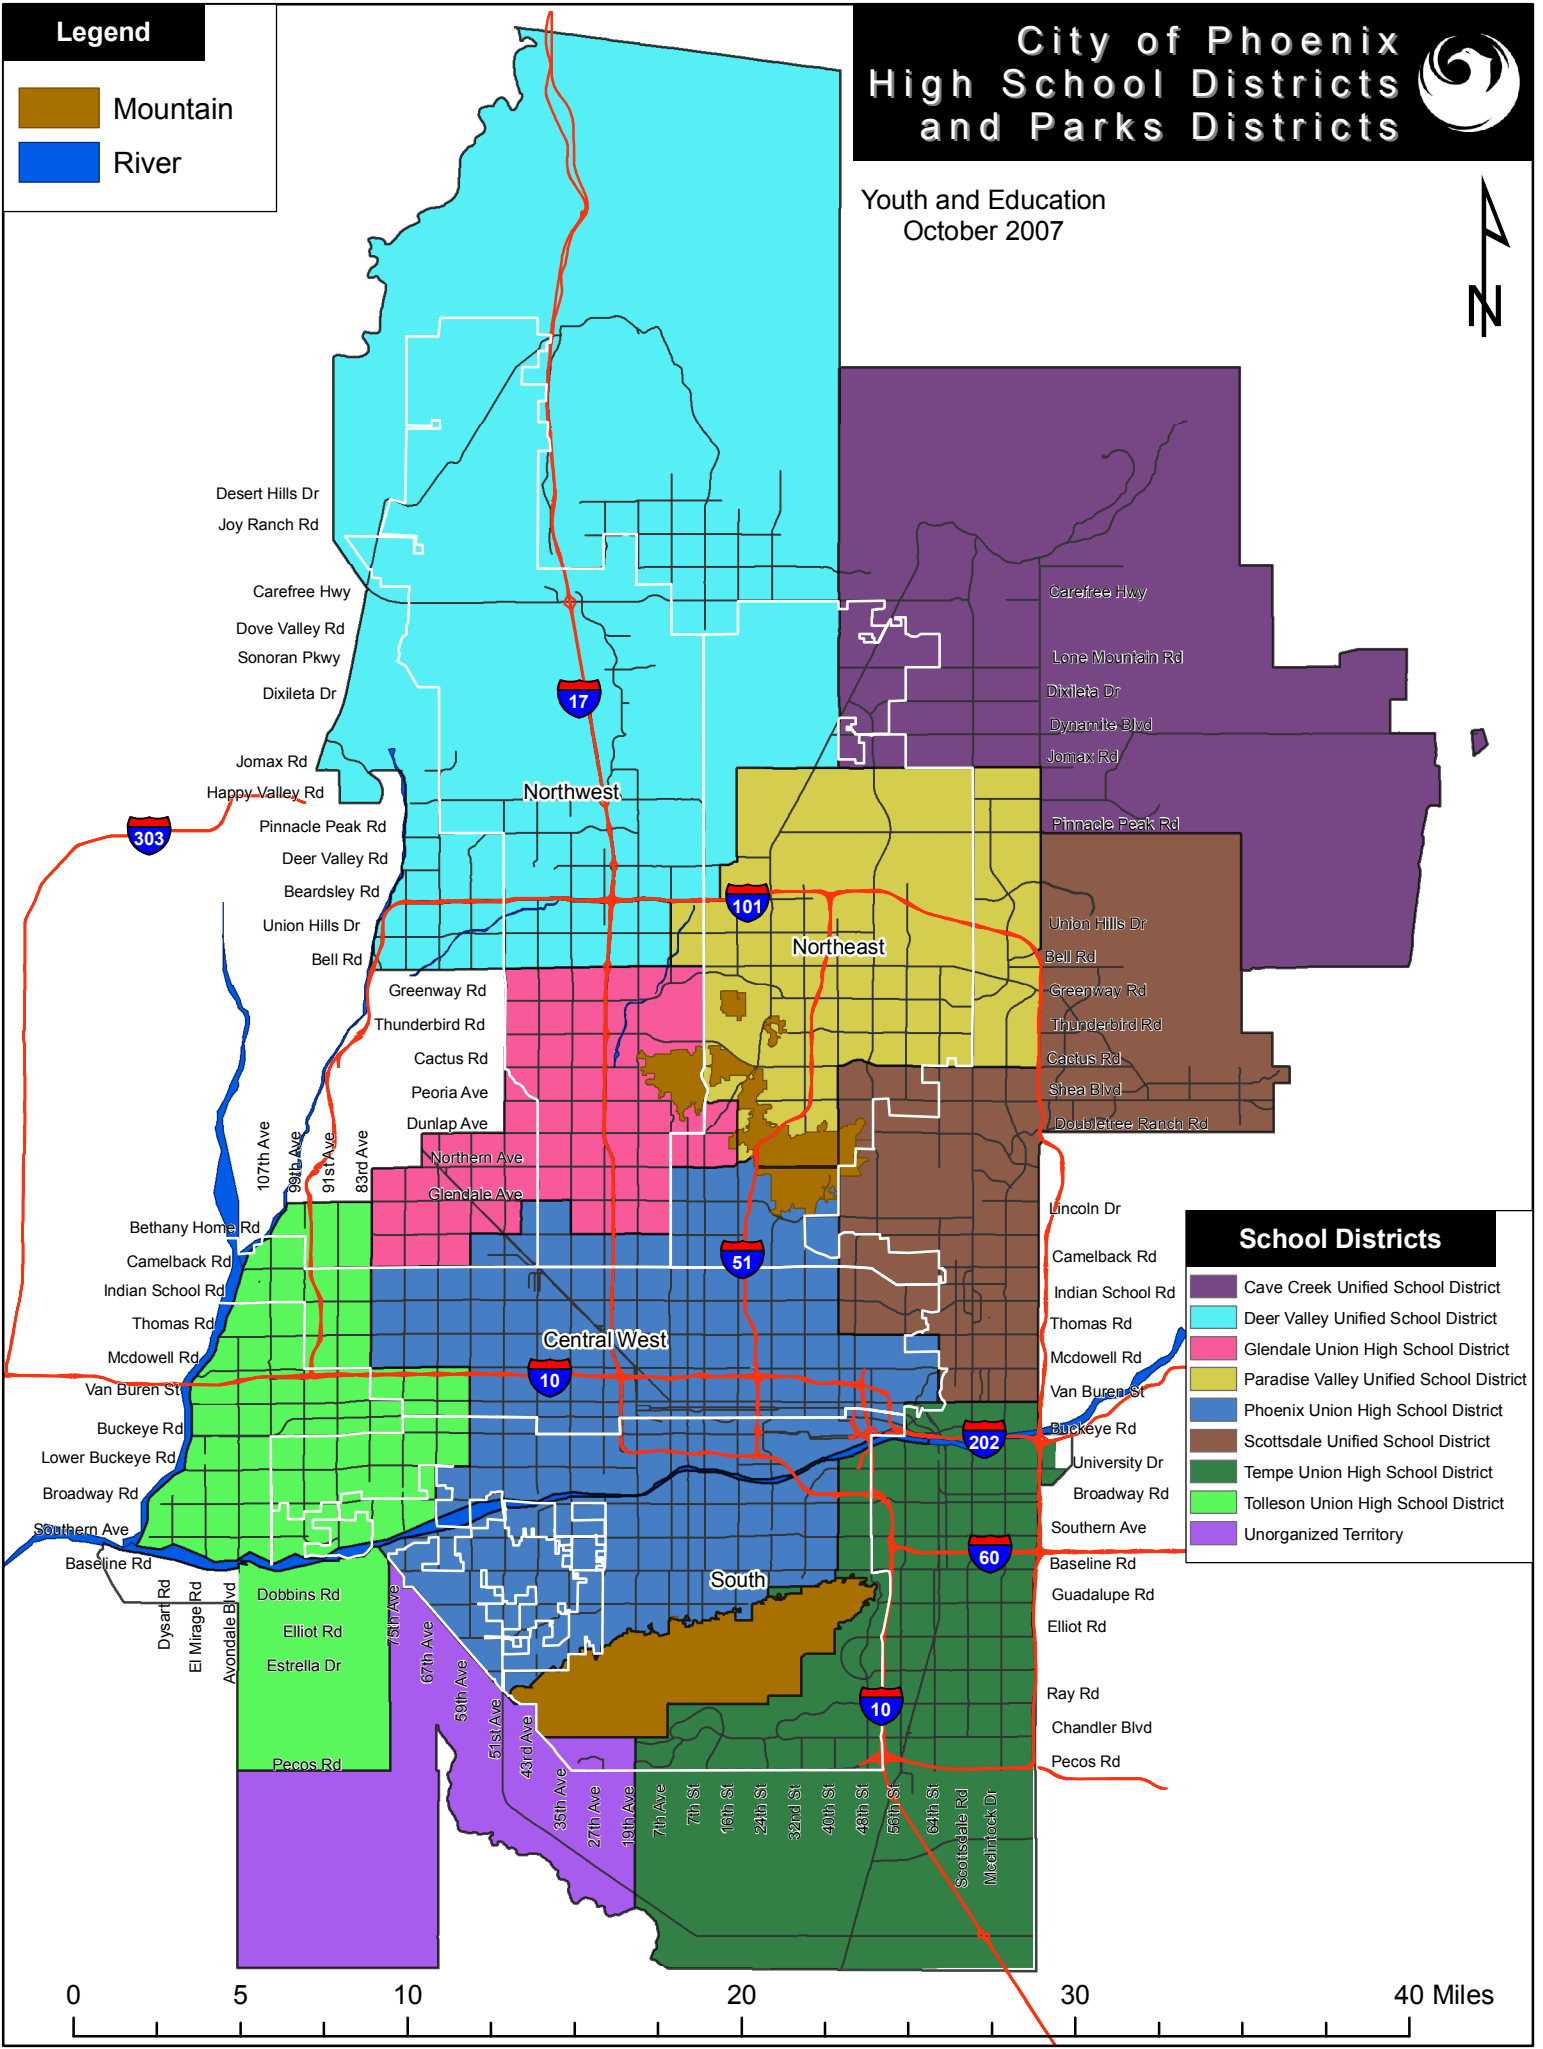

Legend

- Mountain
- River

City of Phoenix High School Districts and Parks Districts

Youth and Education
October 2007

School Districts

- Cave Creek Unified School District
- Deer Valley Unified School District
- Glendale Union High School District
- Paradise Valley Unified School District
- Phoenix Union High School District
- Scottsdale Unified School District
- Tempe Union High School District
- Tolleson Union High School District
- Unorganized Territory

0 5 10 20 30 40 Miles