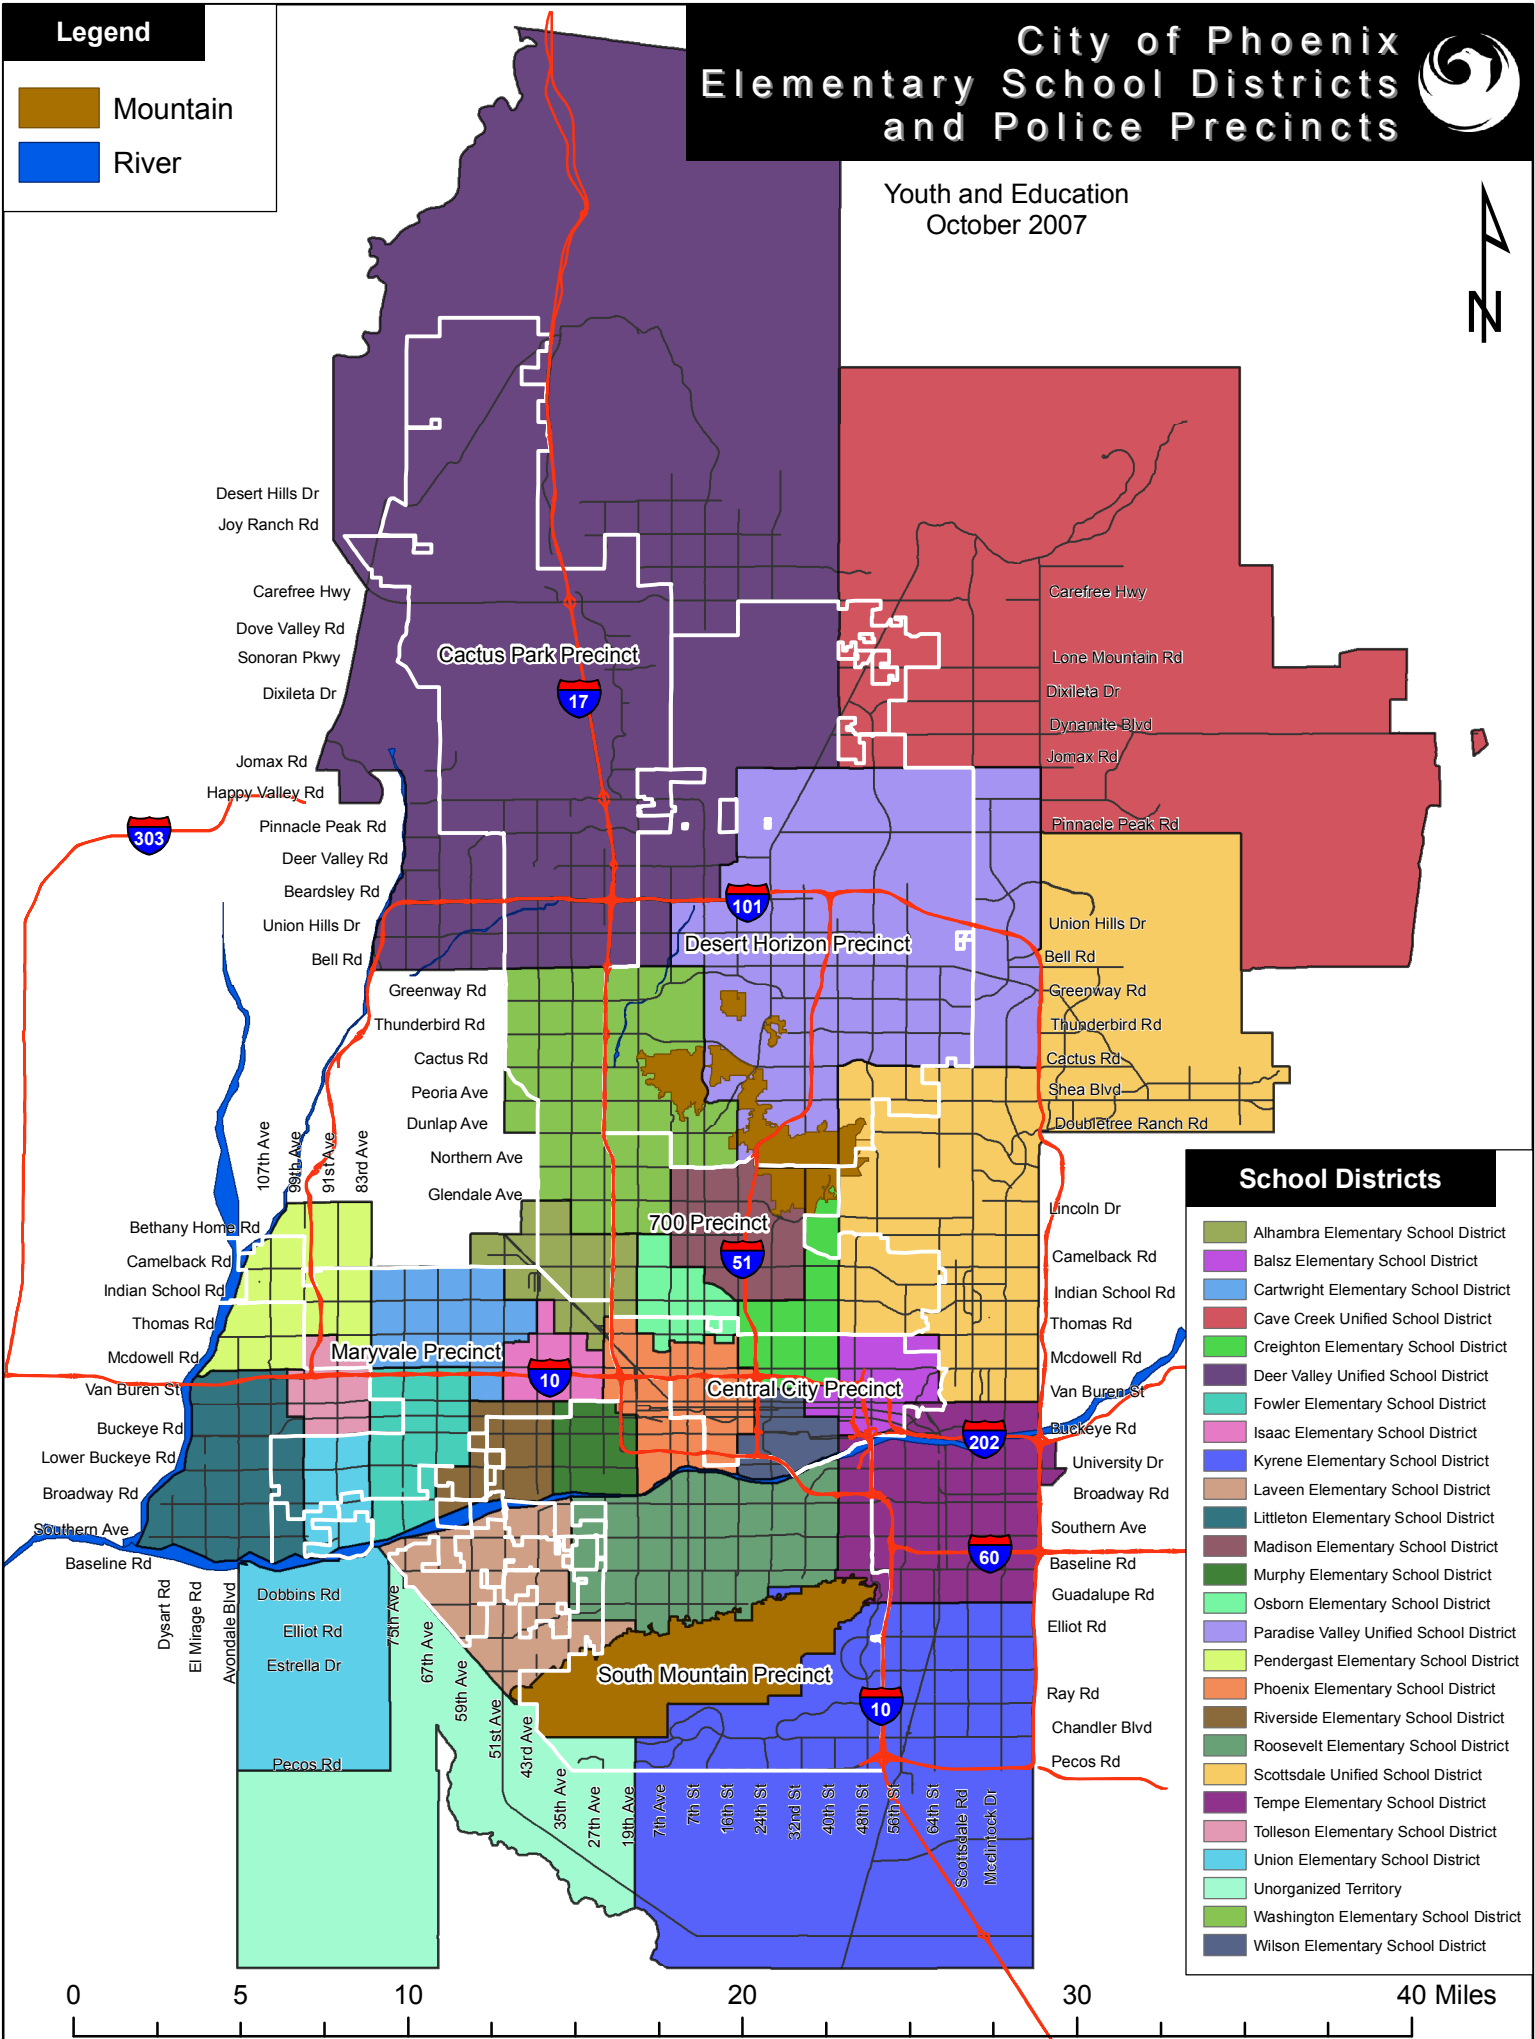

Legend

- Mountain
- River

City of Phoenix Elementary School Districts and Police Precincts

Youth and Education
October 2007

School Districts

- Alhambra Elementary School District
- Balsz Elementary School District
- Cartwright Elementary School District
- Cave Creek Unified School District
- Creighton Elementary School District
- Deer Valley Unified School District
- Fowler Elementary School District
- Isaac Elementary School District
- Kyrene Elementary School District
- Laveen Elementary School District
- Littleton Elementary School District
- Madison Elementary School District
- Murphy Elementary School District
- Osborn Elementary School District
- Paradise Valley Unified School District
- Pendergast Elementary School District
- Phoenix Elementary School District
- Riverside Elementary School District
- Roosevelt Elementary School District
- Scottsdale Unified School District
- Tempe Elementary School District
- Tolleson Elementary School District
- Union Elementary School District
- Unorganized Territory
- Washington Elementary School District
- Wilson Elementary School District

0 5 10 20 30 40 Miles