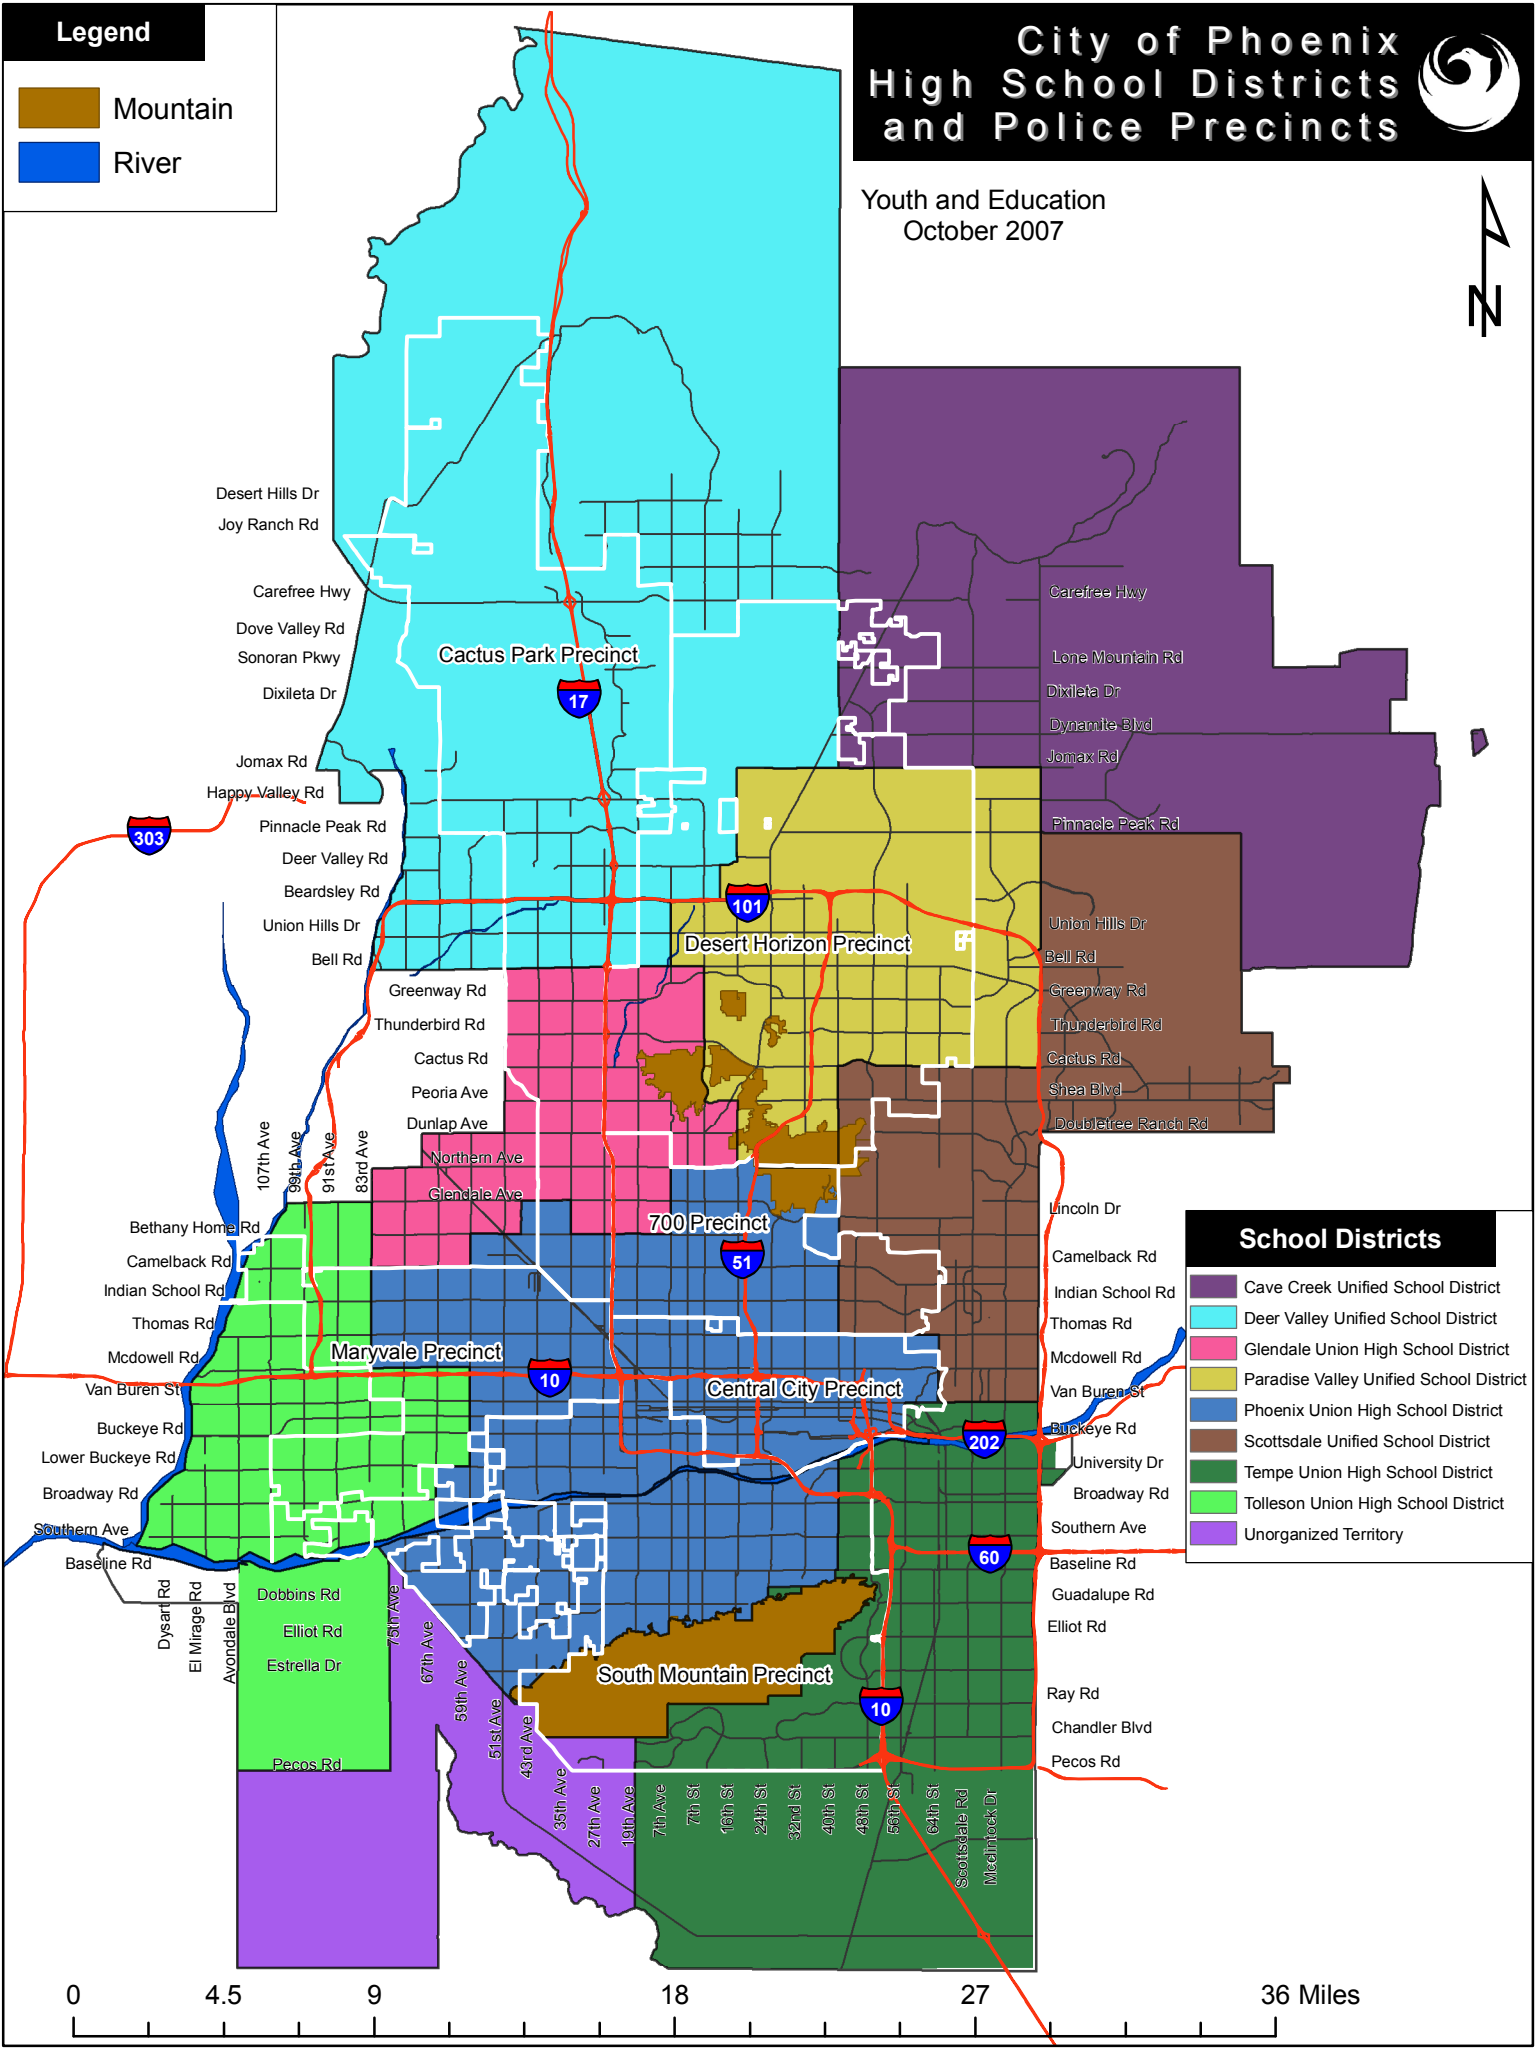

Legend

- Mountain
- River

City of Phoenix High School Districts and Police Precincts

Youth and Education
October 2007

School Districts

- Cave Creek Unified School District
- Deer Valley Unified School District
- Glendale Union High School District
- Paradise Valley Unified School District
- Phoenix Union High School District
- Scottsdale Unified School District
- Tempe Union High School District
- Tolleson Union High School District
- Unorganized Territory

0 4.5 9 18 27 36 Miles