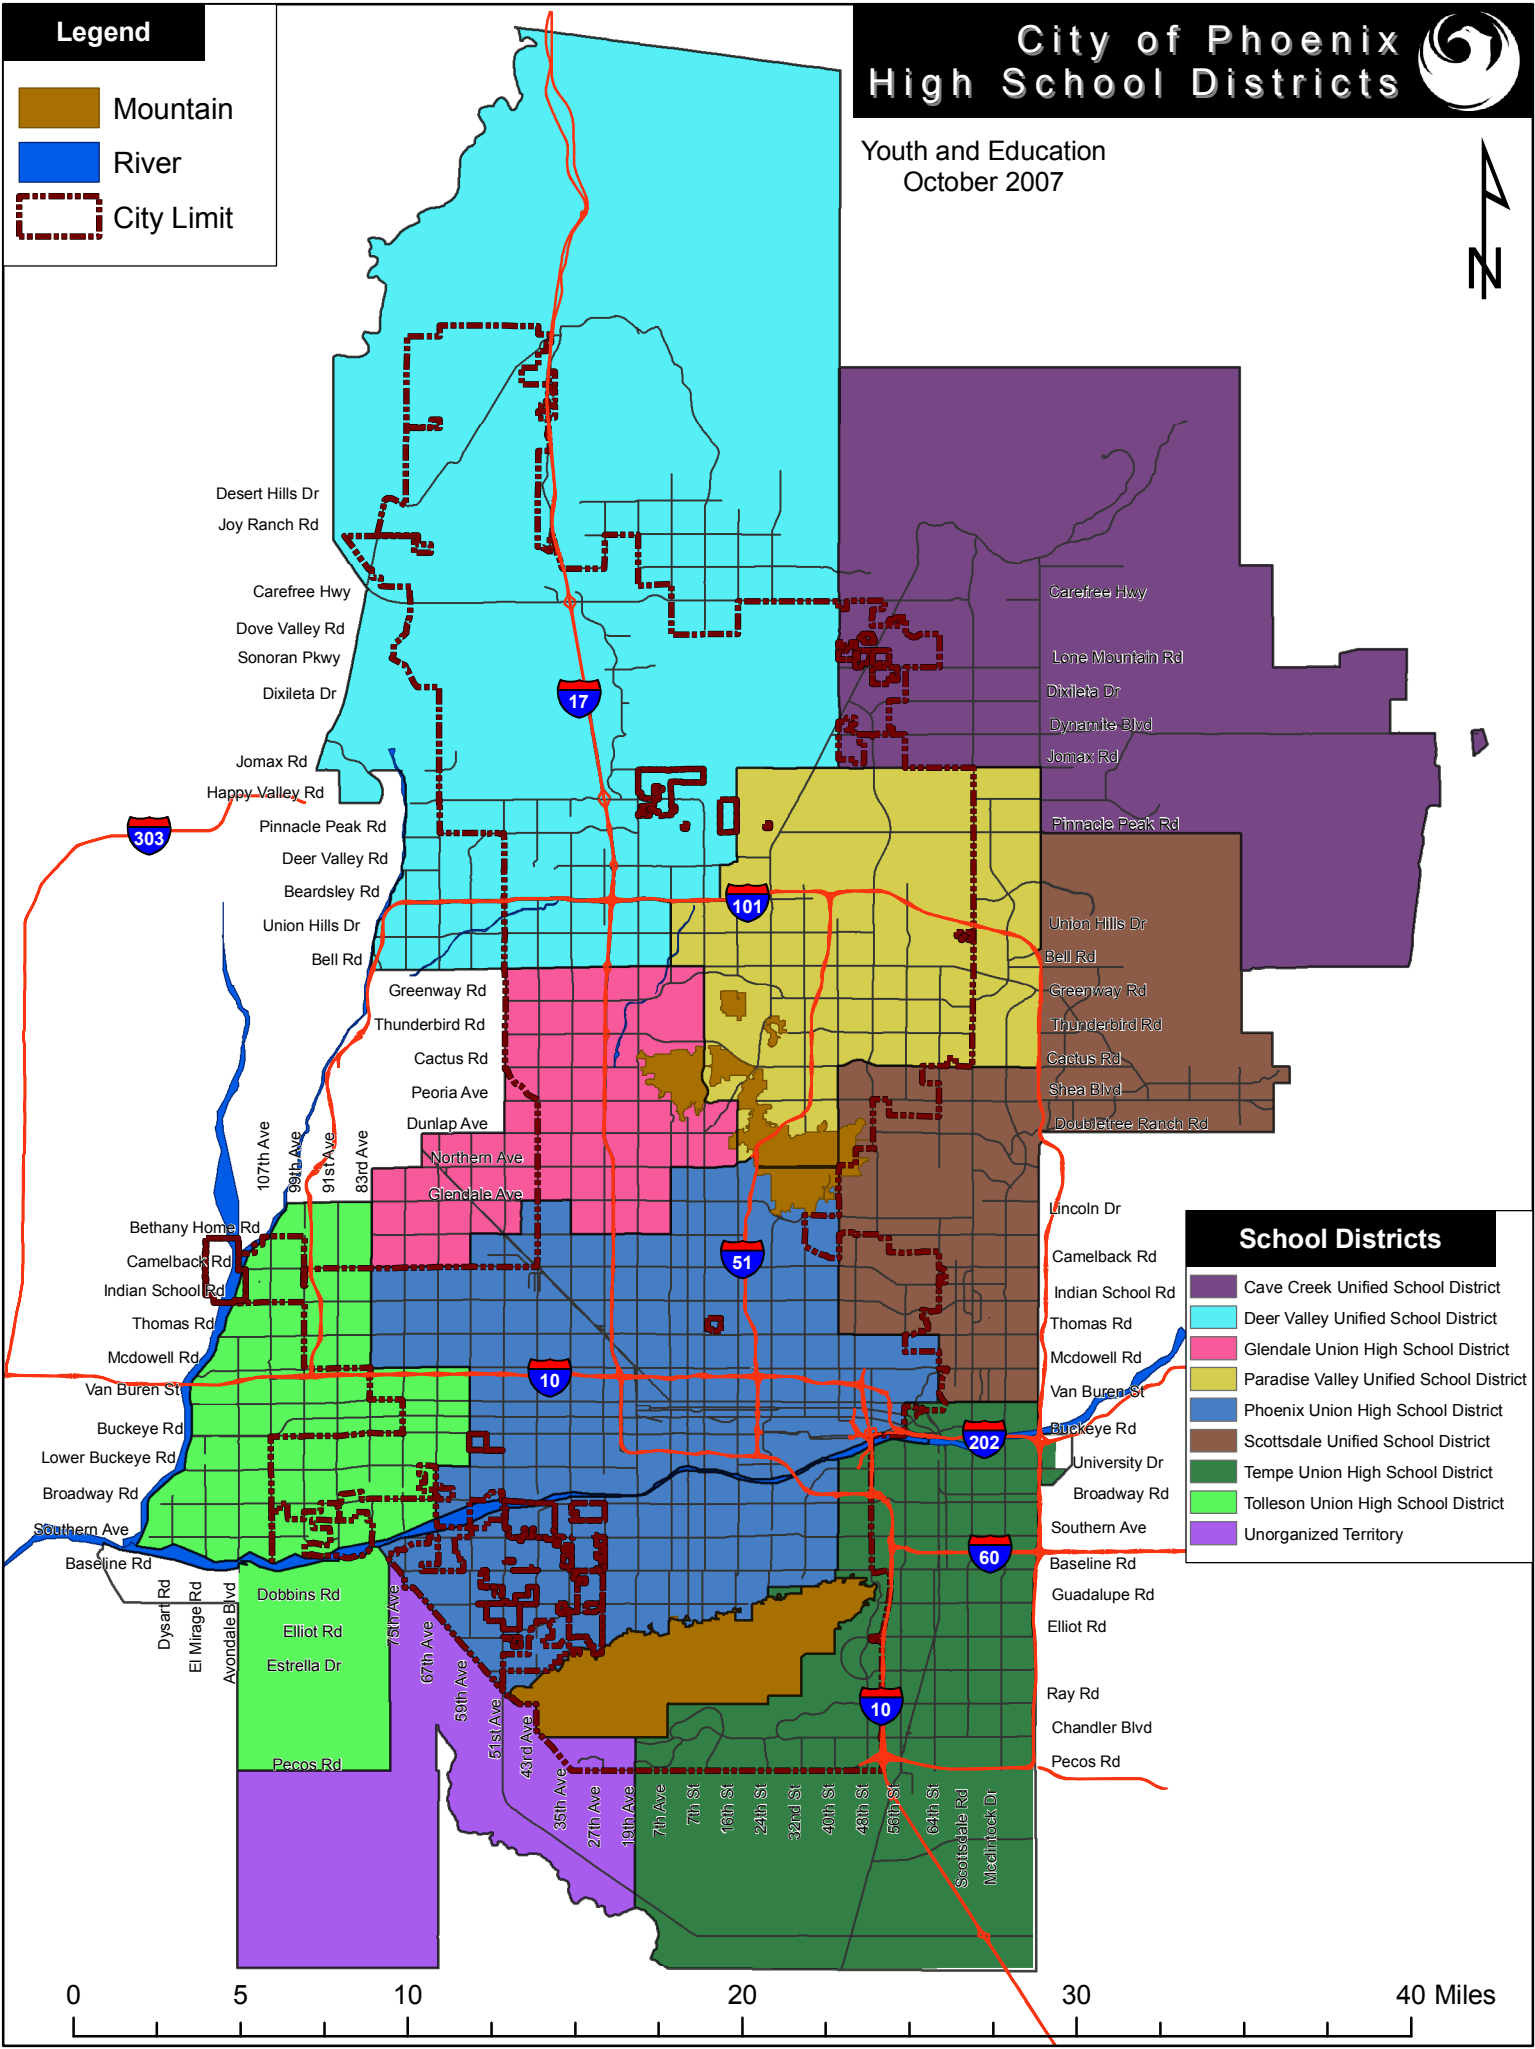

Legend

- Mountain
- River
- City Limit

City of Phoenix High School Districts

Youth and Education
October 2007

School Districts

- Cave Creek Unified School District
- Deer Valley Unified School District
- Glendale Union High School District
- Paradise Valley Unified School District
- Phoenix Union High School District
- Scottsdale Unified School District
- Tempe Union High School District
- Tolleson Union High School District
- Unorganized Territory

0 5 10 20 30 40 Miles